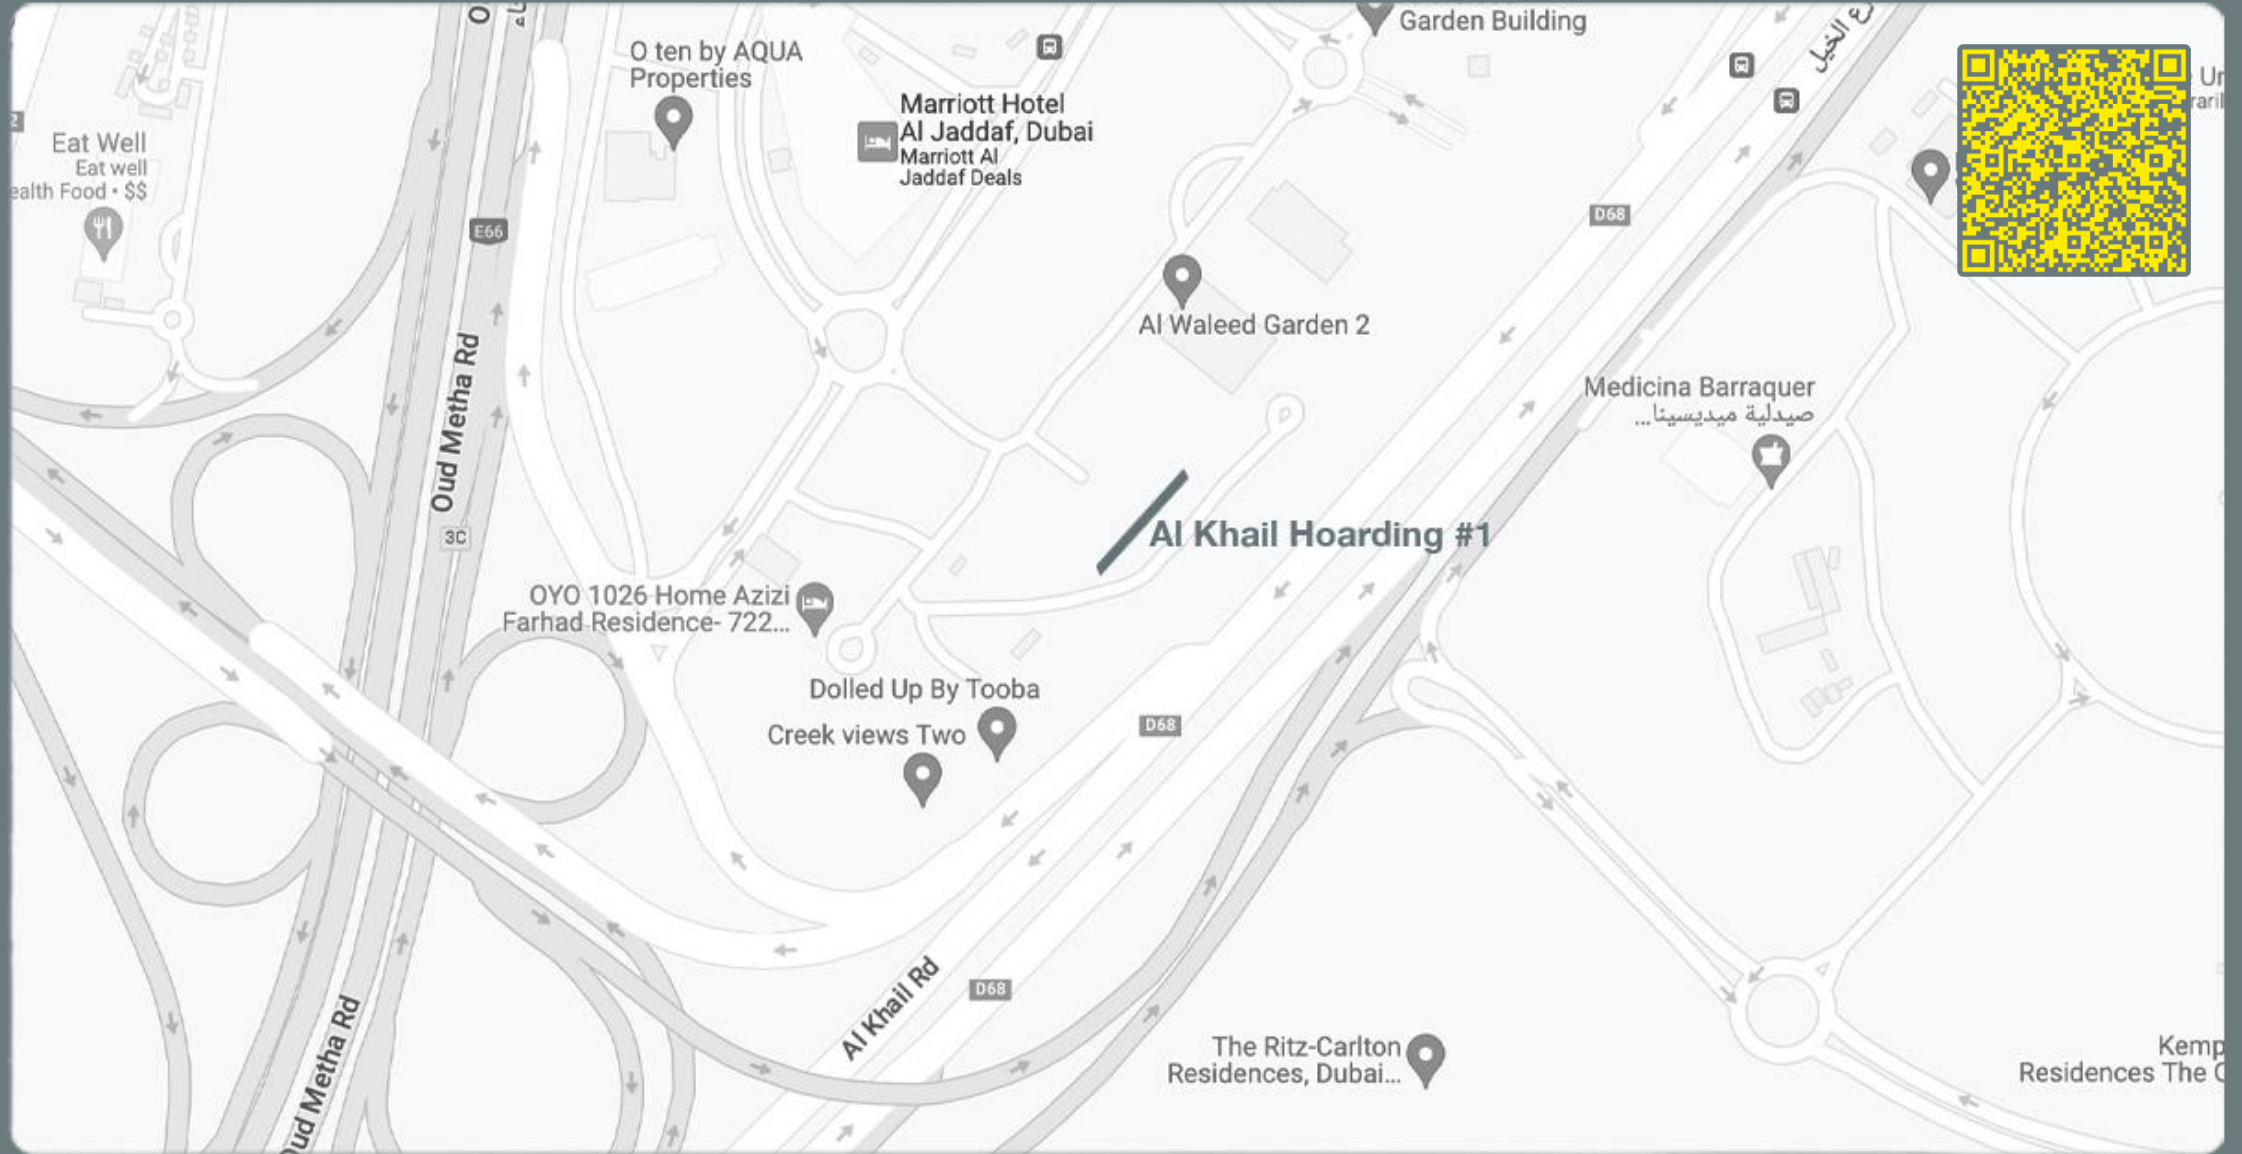

## AL KHAIL HOARDING #1

Location	: Al Khail Road, Near Marriot Hotel Al Jaddaf, Dubai
Key Landmark	: Next to AZIZI Project, Zabeel Stadium, Wasel Vehicle Testing
Media	: Front lit Hoarding
Size	: 101 M x 15 M
Units / Faces	: 1 Unit / 1 Face
Traffic	: 450,000 Cars Daily