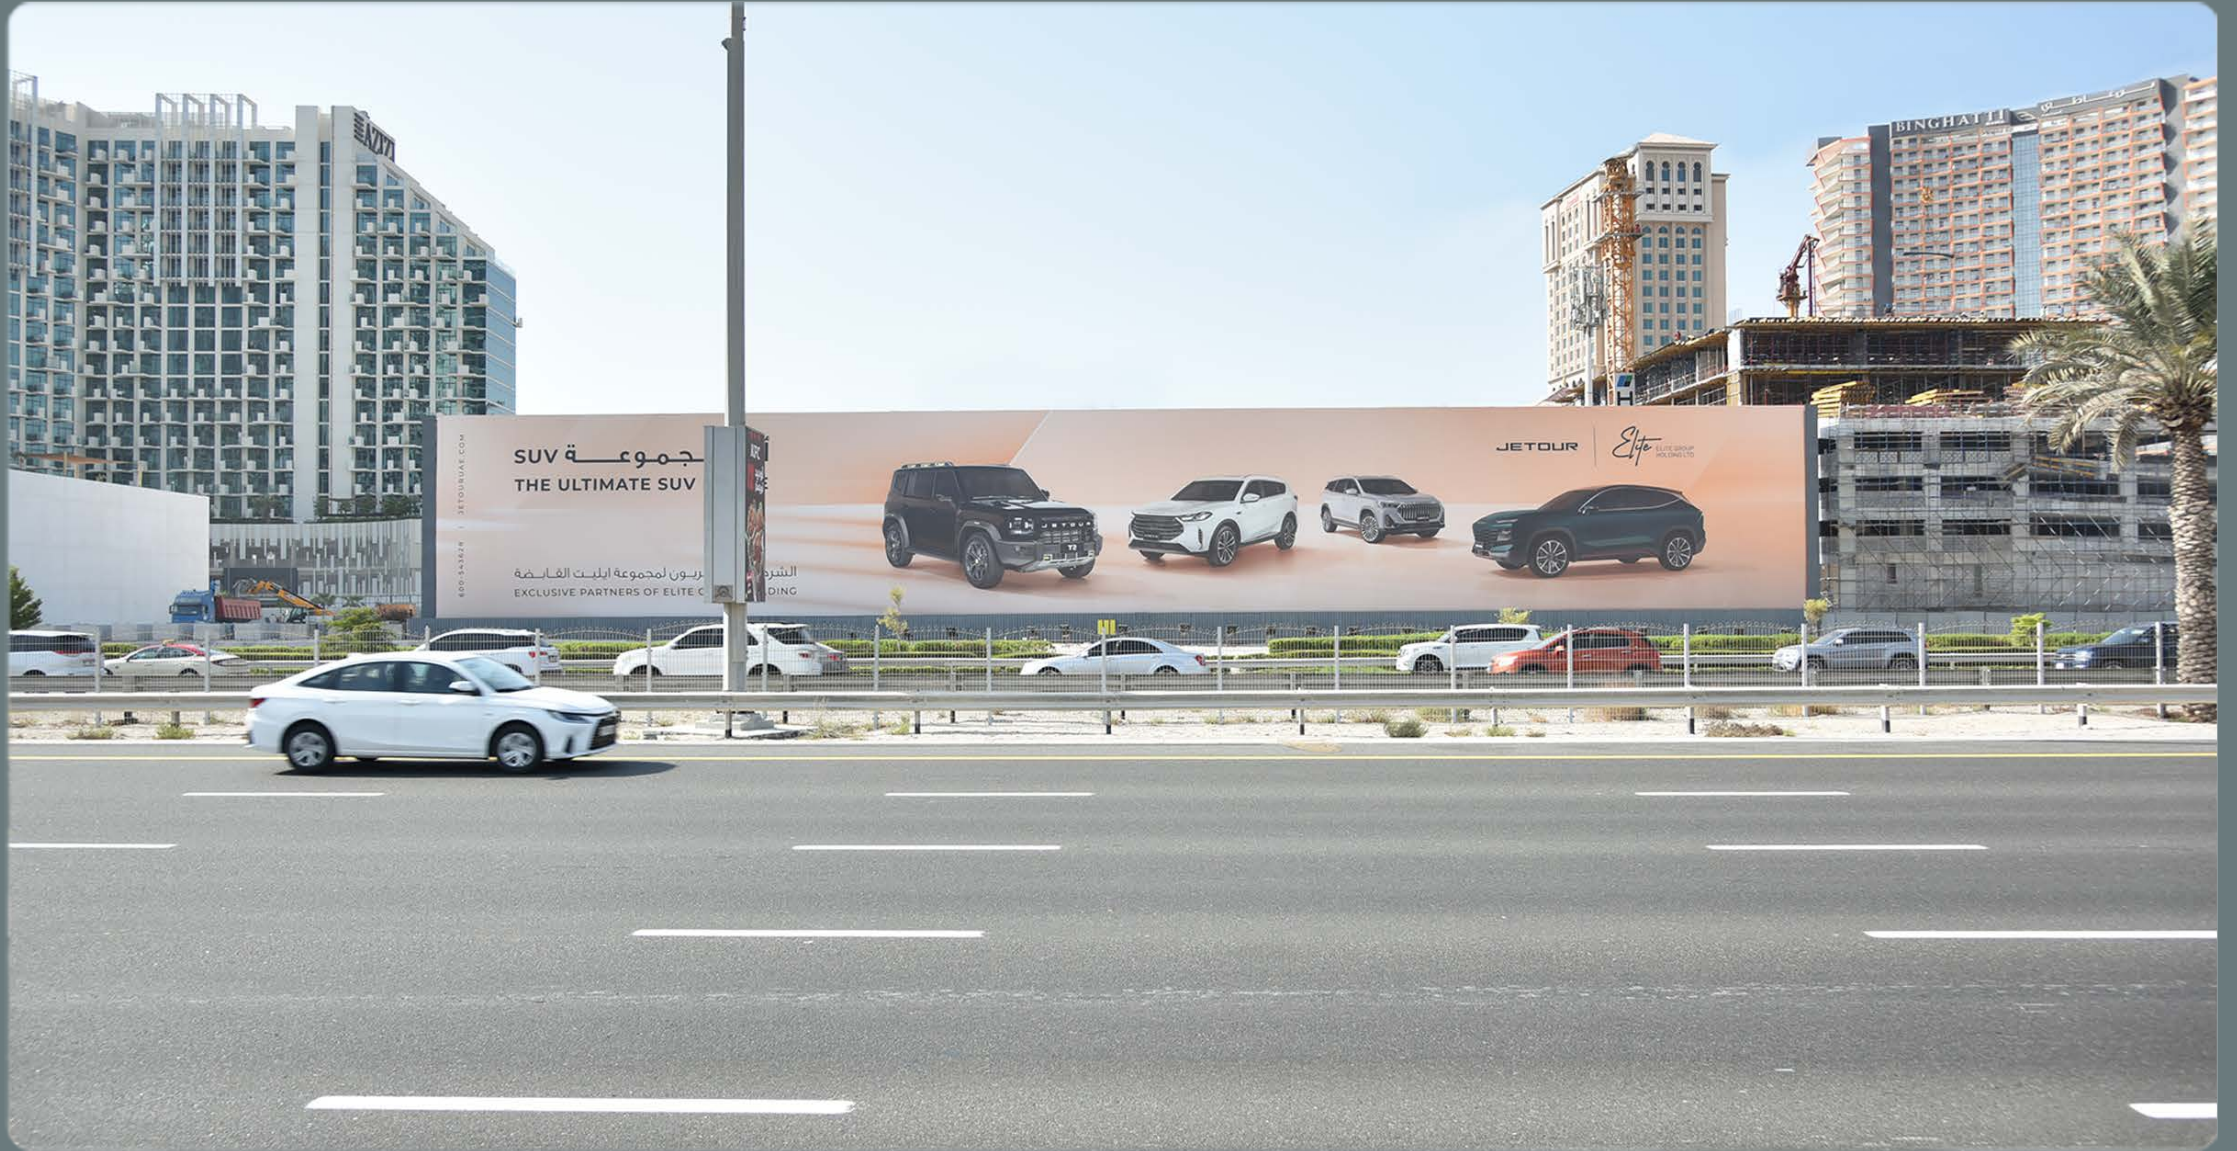

## AL KHAIL HOARDING #1

Location	: Al Khail Road, Near Marriot Hotel Al Jaddaf, Dubai
Key Landmark	: Next to AZIZI Project, Zabeel Stadium, Wasel Vehicle Testing
Media	: Front lit Hoarding
Size	: 101 M x 15 M
Units / Faces	: 1 Unit / 1 Face
Traffic	: 450,000 Cars Daily