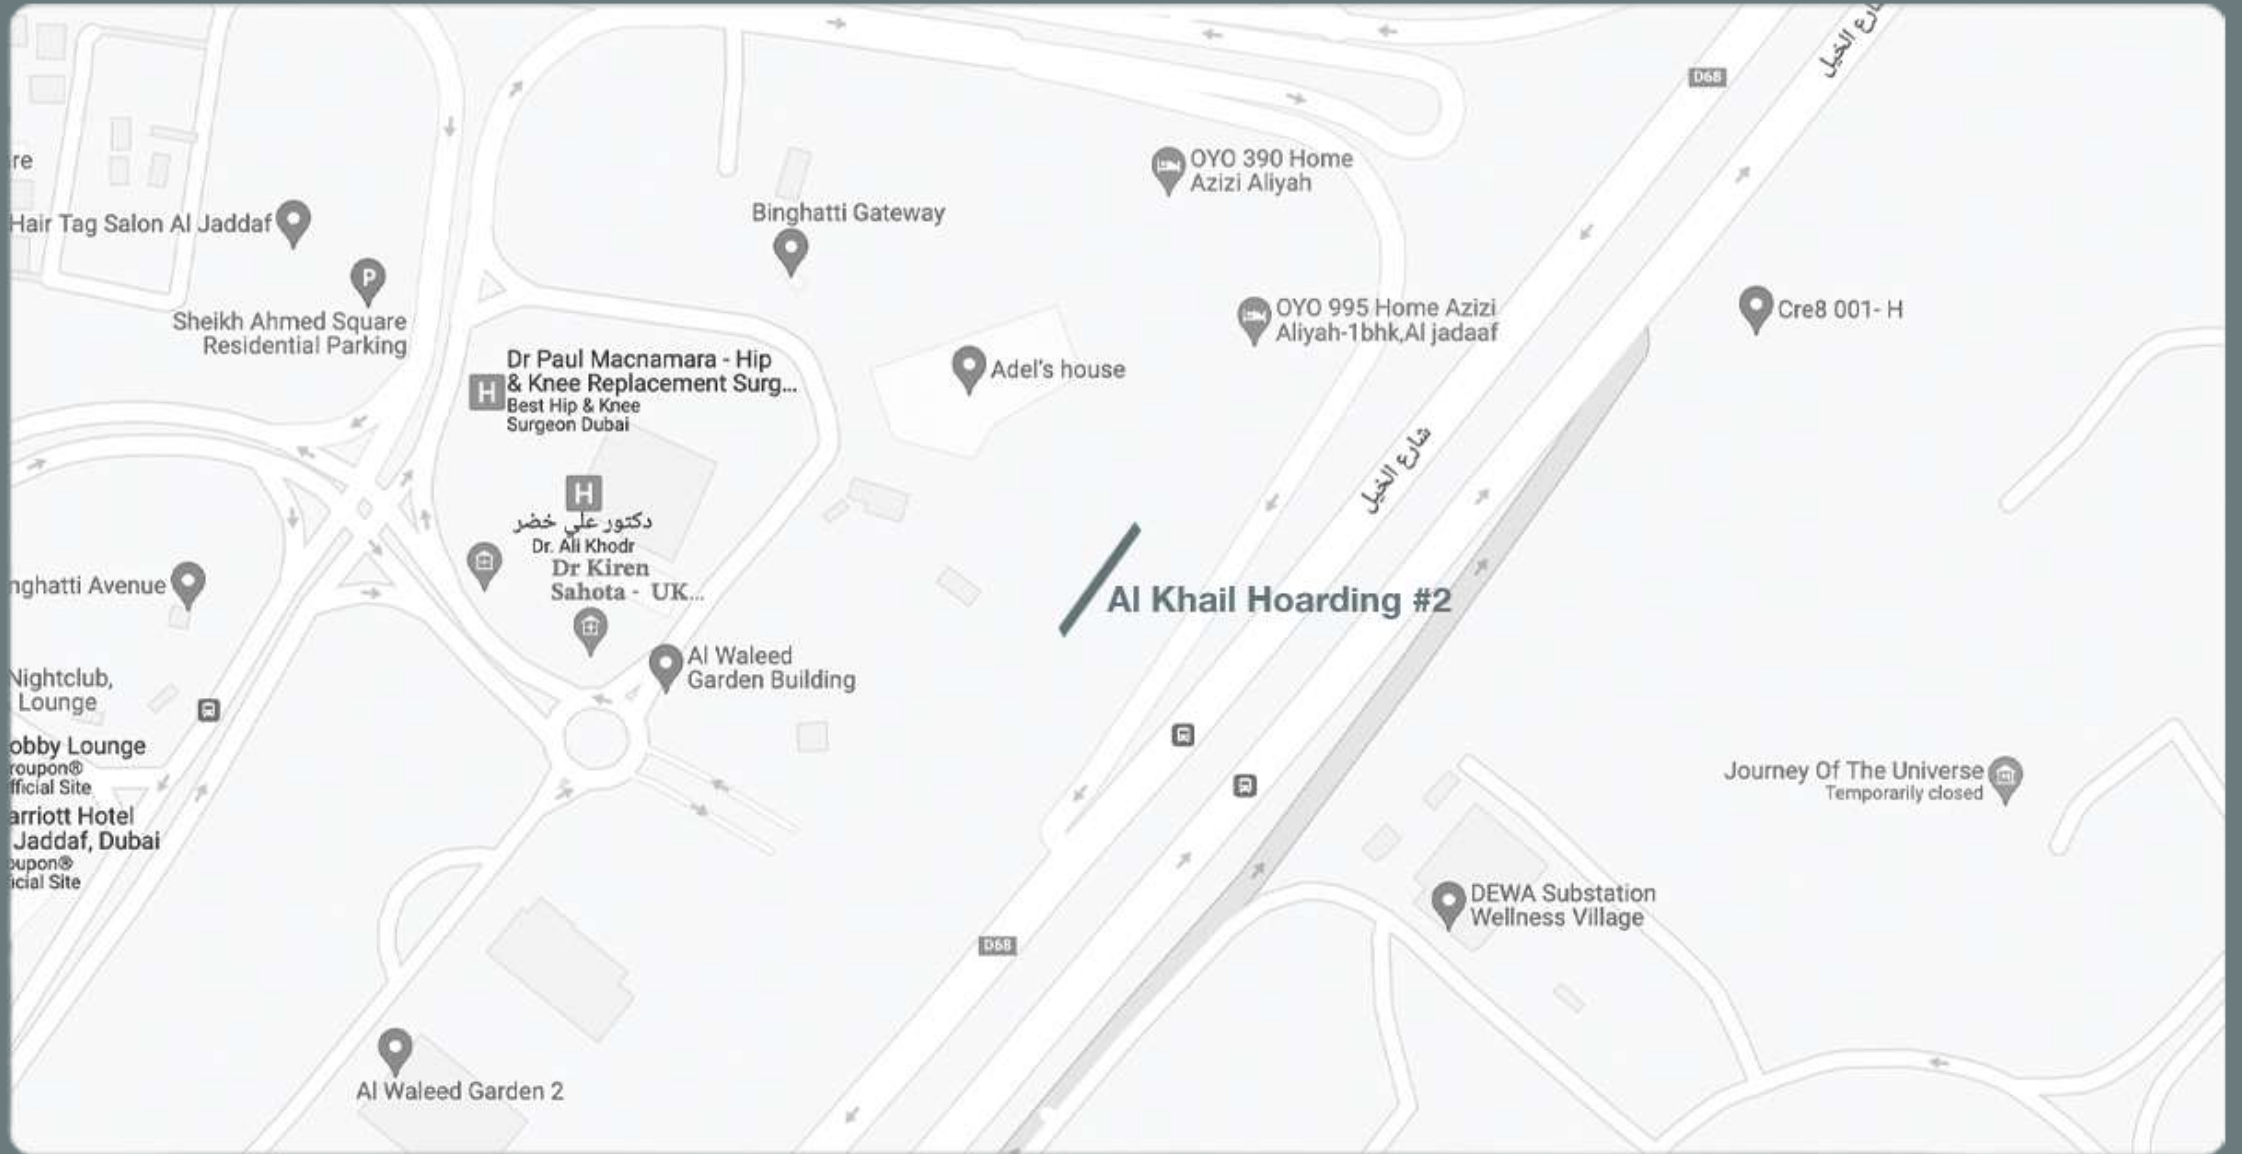

AL KHAIL HOARDING #2

Location	: Al Khail Road, Near Marriot Hotel Al Jaddaf, Dubai
Key Landmark	: Zabeel Stadium, Wasel Vehicle Testing
Media	: Front lit Hoarding
Size	: 62.5 M x 15 M
Units / Faces	: 1 Unit / 1 Face
Traffic	: 450,000 Cars Daily