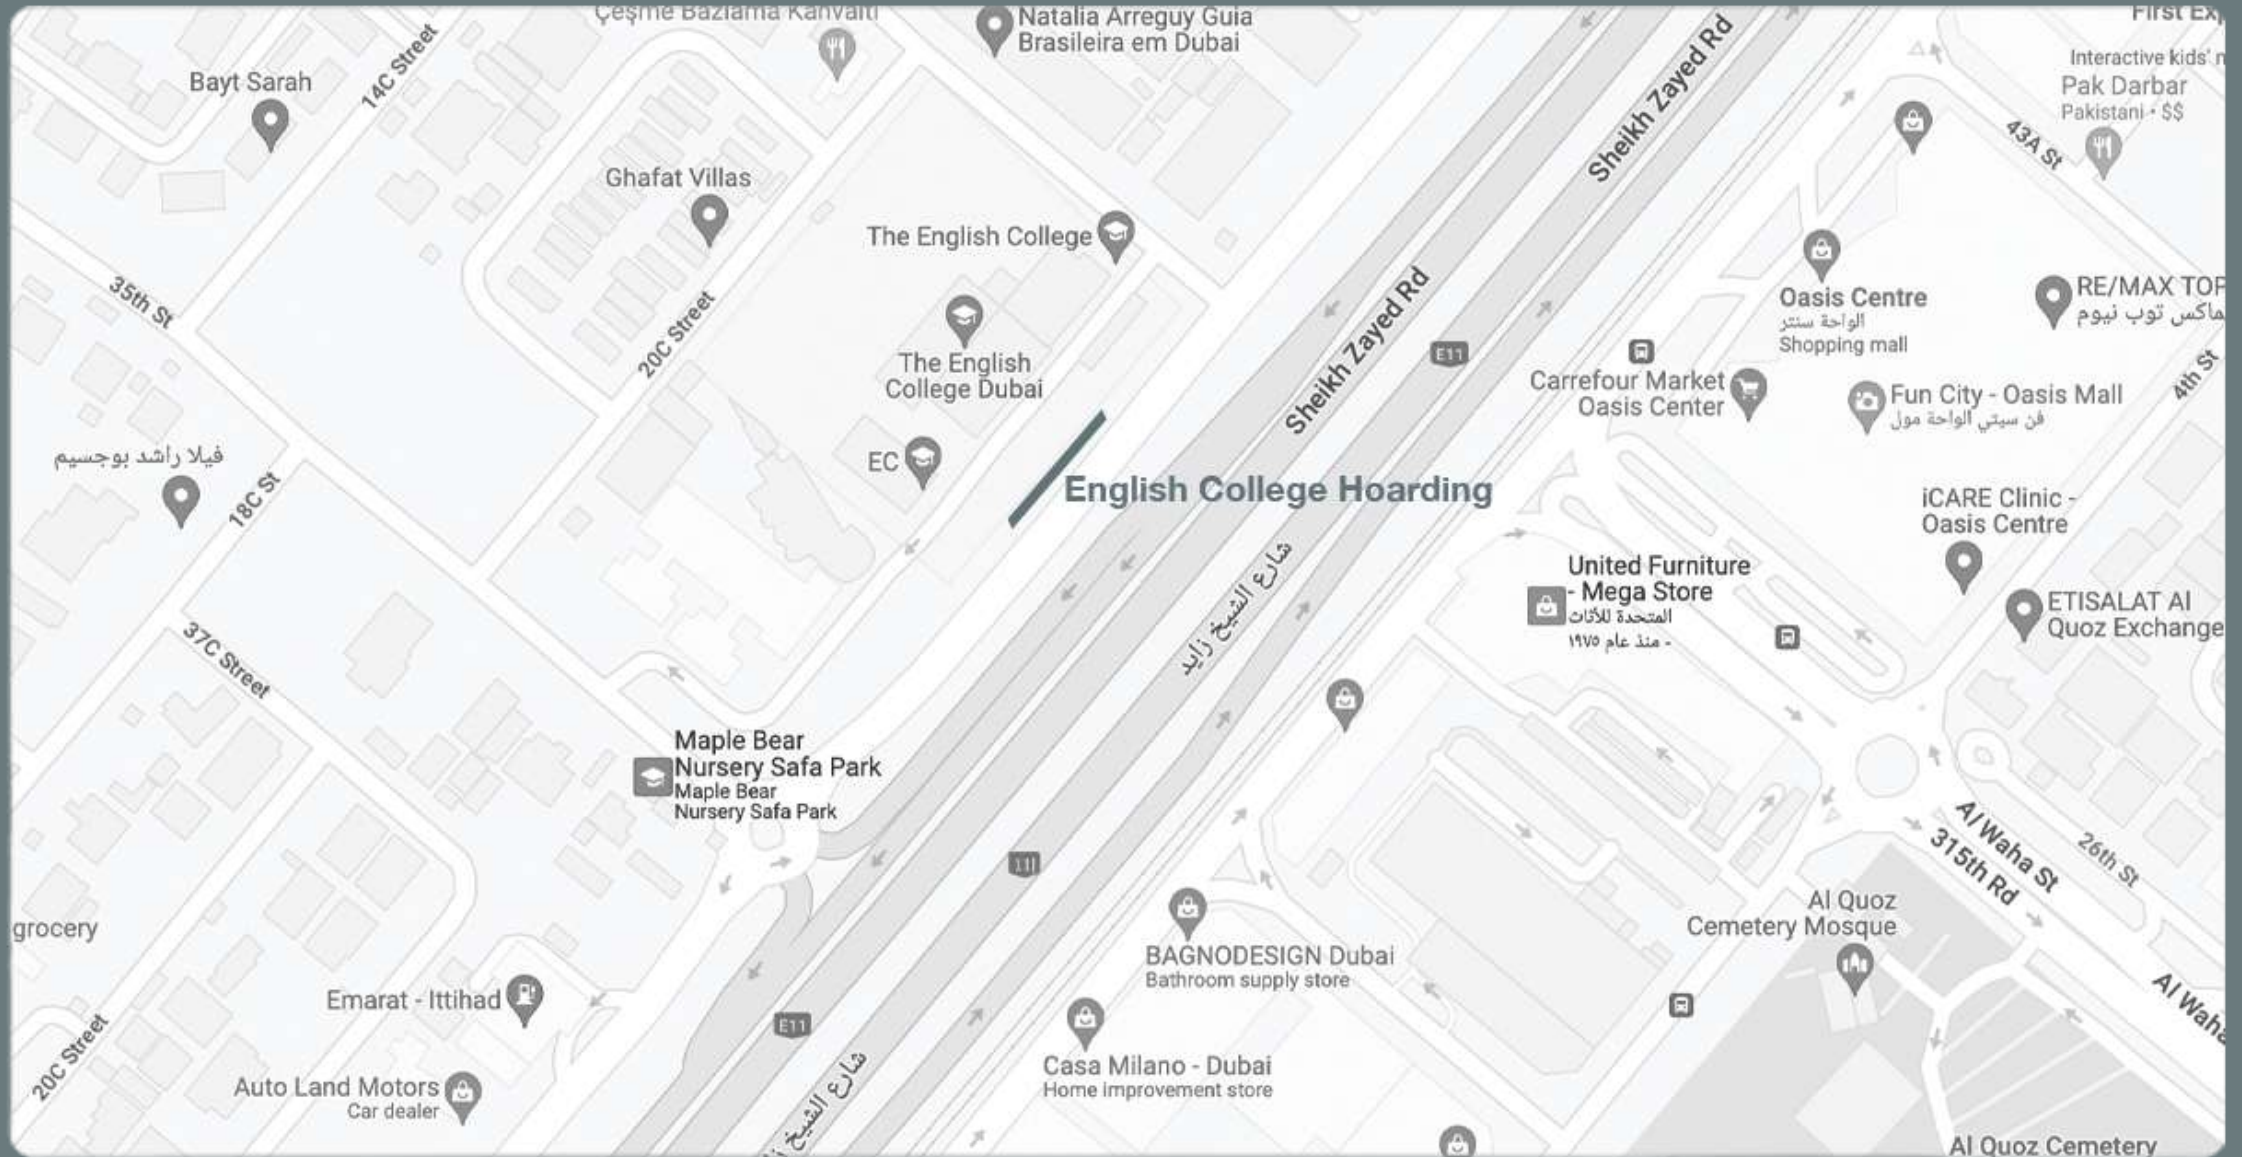

## ENGLISH COLLEGE HOARDING

Location	: Next to English College, SZR
Key Landmark	: Opp. Honda Showroom, Near Oasis Mall
Media	: Front lit Hoarding
Size	: 150 M x 12 M
Units / Faces	: 1 Unit / 1 Face
Traffic	: 550,000 Cars Daily