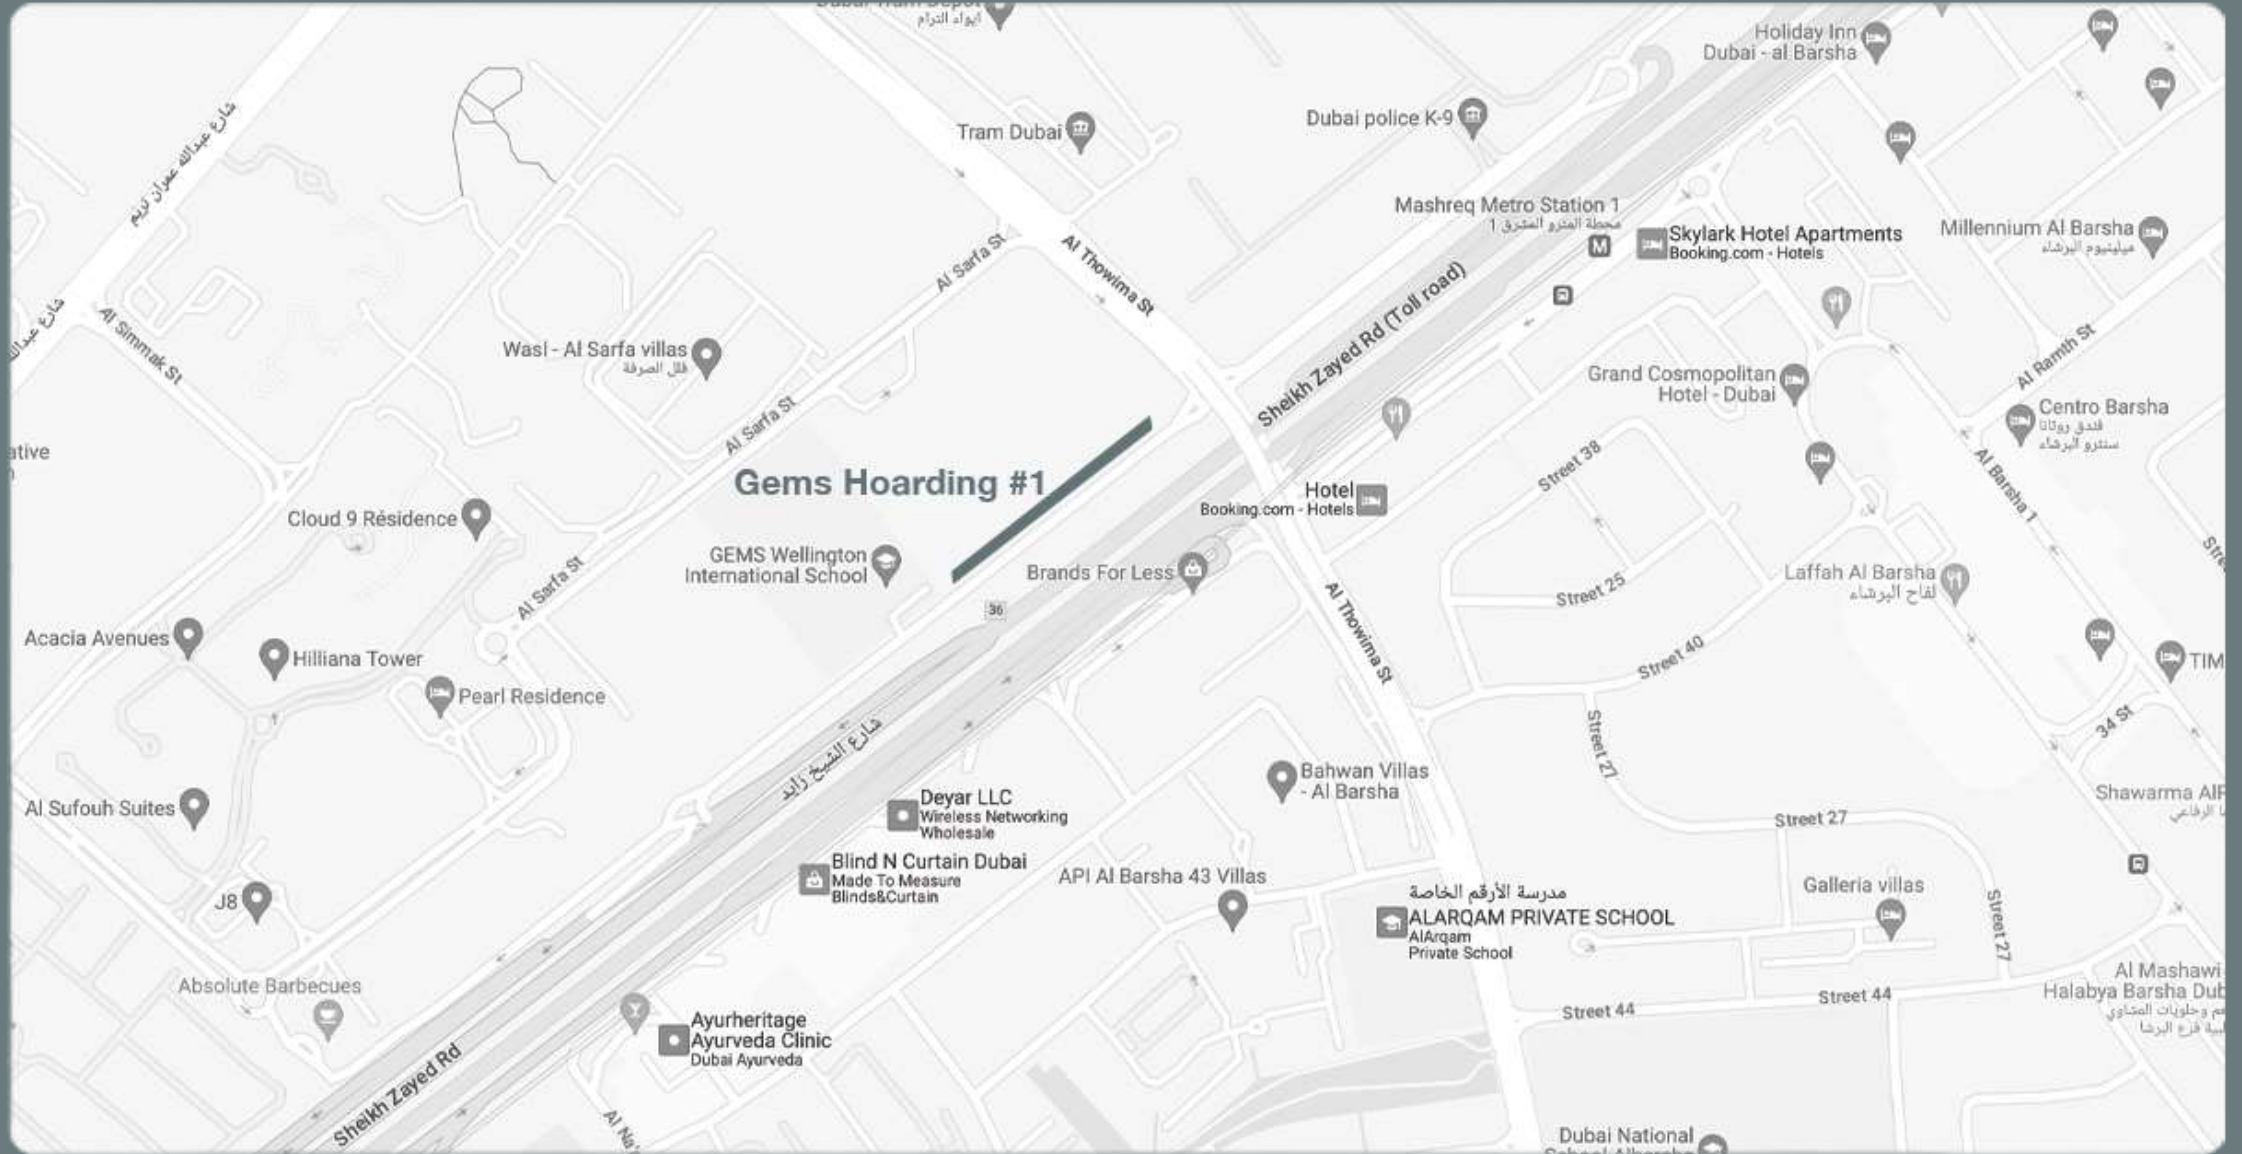

GEMS HOARDING #1

Location	: Next to GEMS Wellington School, SZR
Key Landmark	: 4th Interchange, SZR, Near Mall of the Emirates, Sharaf DG Metro Station, TECOM
Media	: Front lit Hoarding
Size	: 300 M x 20 M (Each Board 50 M x 20 M)
Units / Faces	: 6 Units / 1 Face
Traffic	: 550,000 Cars Daily