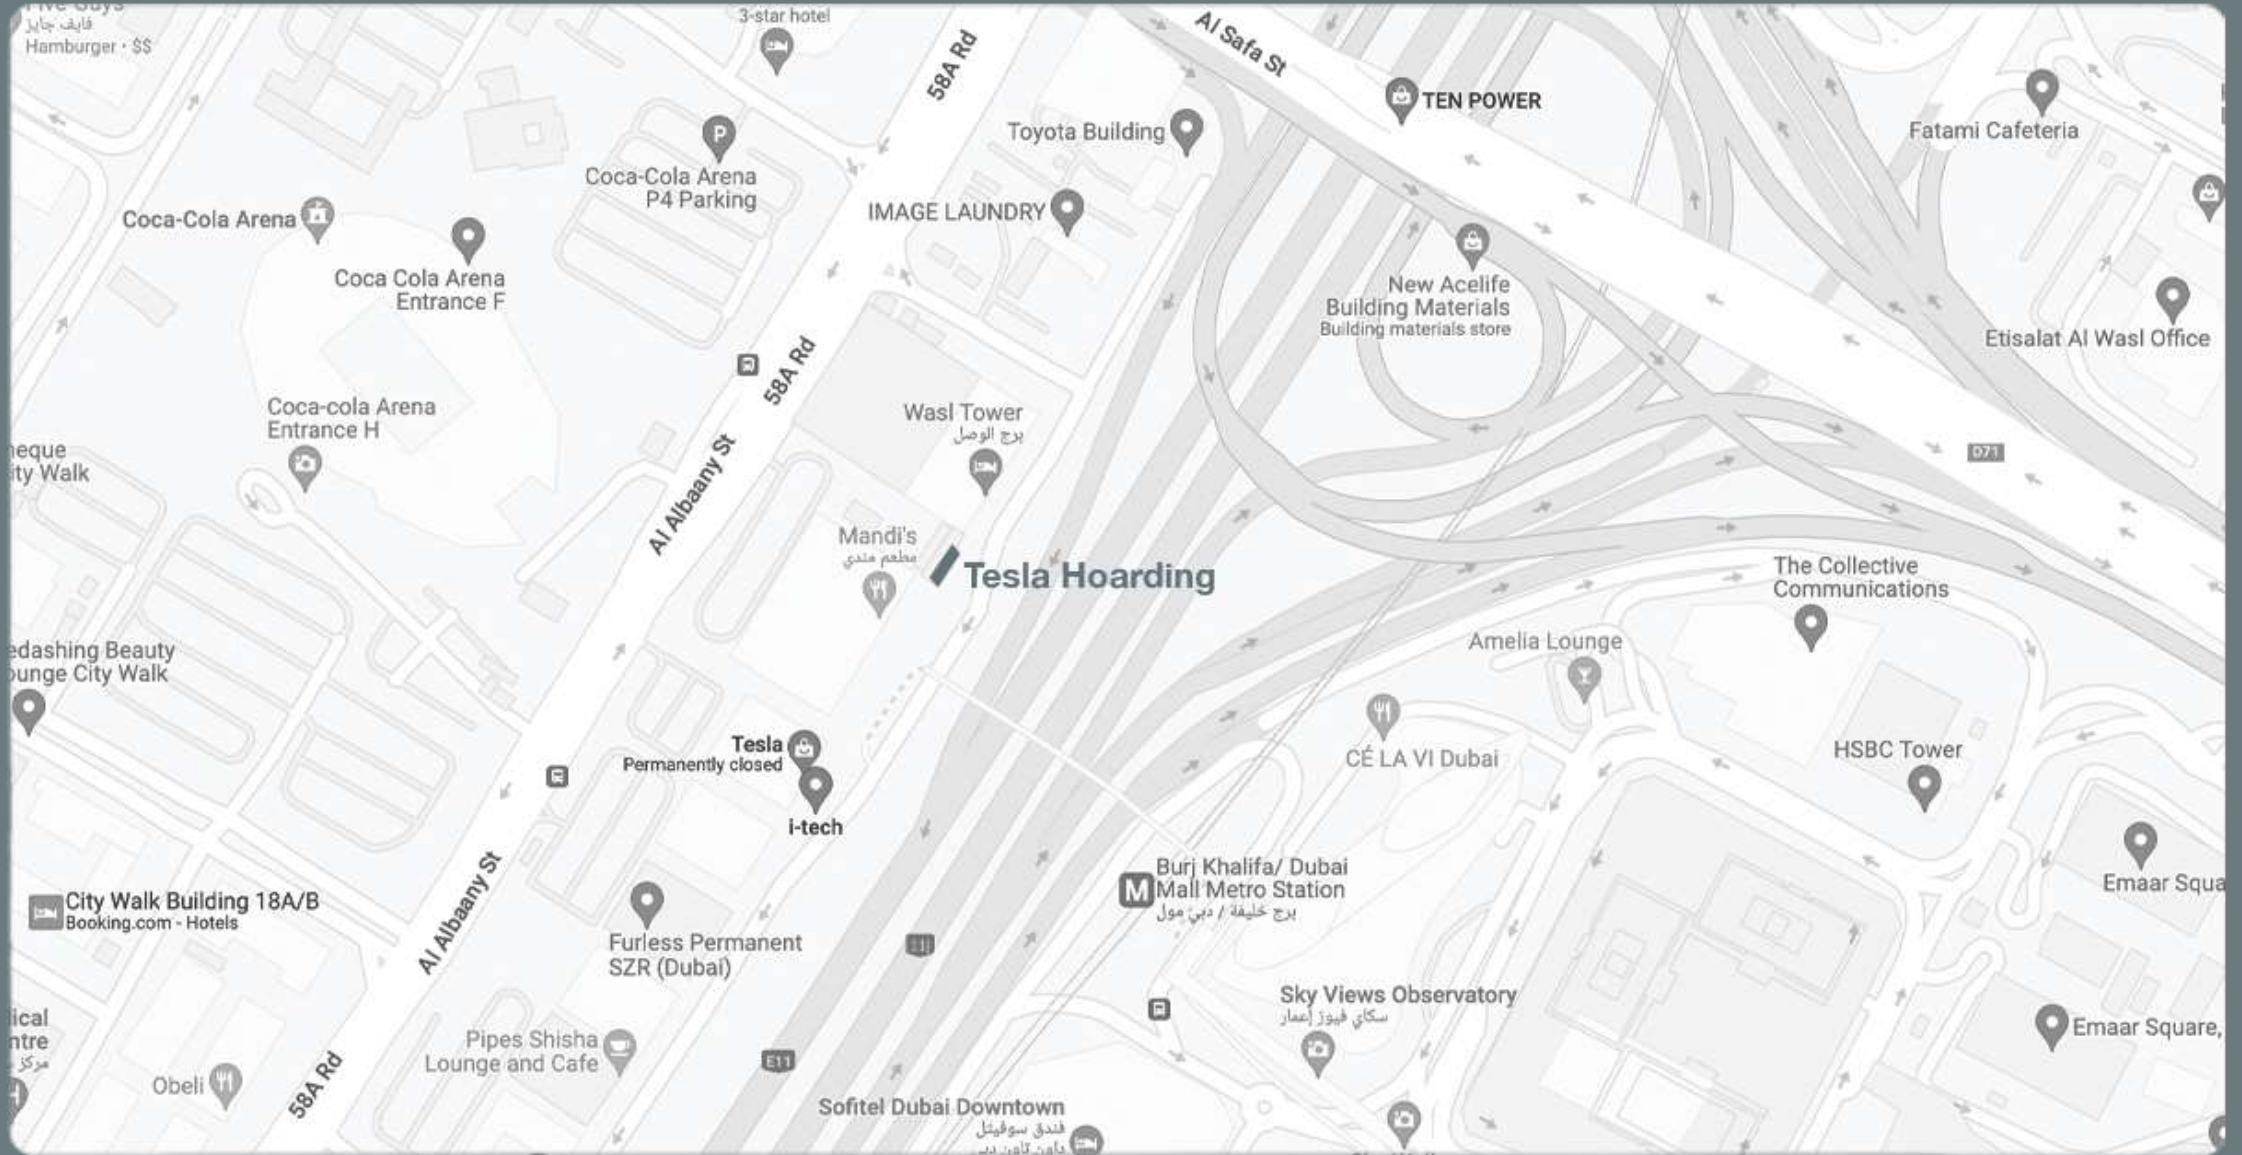

TESLA HOARDING

Location	: Sheikh Zayed Road – 1st Interchange
Key Landmark	: Next to Café Nahawand, Burj Khalifa Metro Station, 1st Interchange, Opposite Burj Khalifa – SZR
Media	: Standalone Backlit Hoarding
Size	: 30 M x 13 M
Units / Faces	: 1 Unit / 1 Face
Traffic	: 550,000 Cars Daily