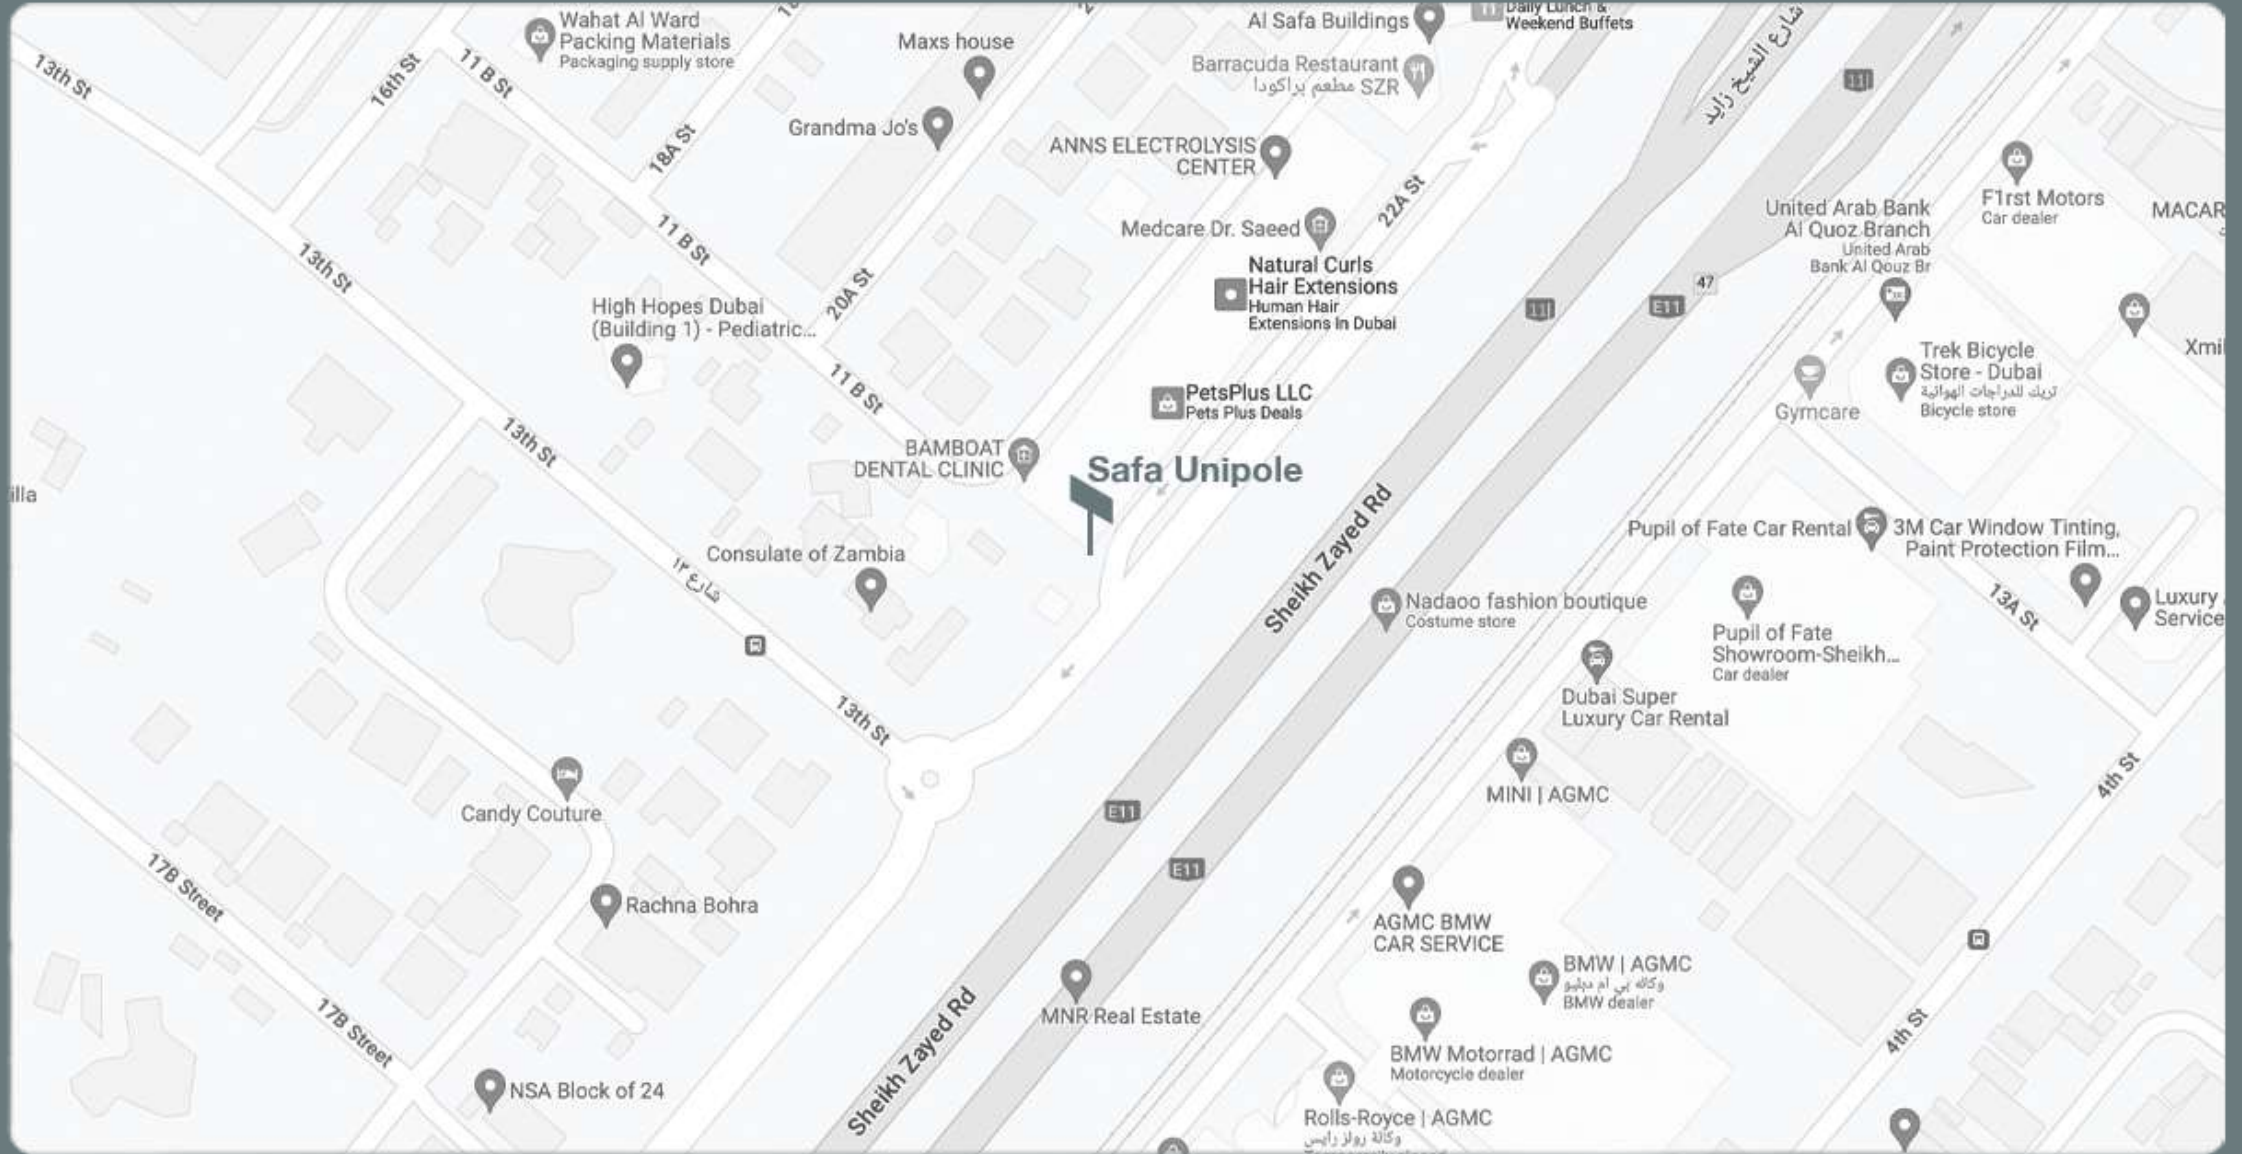

SAFA UNIPOLE - SZR

Location : Sheikh Zayed Road

Key Landmark : Al Safa near Mardoof building

Media : Back lit Unipole

Size : 15 M x 12 M

Units / Faces : 1 Unit / 2 Faces

Traffic : 550,000 Cars Daily

[MAP LINK](#)