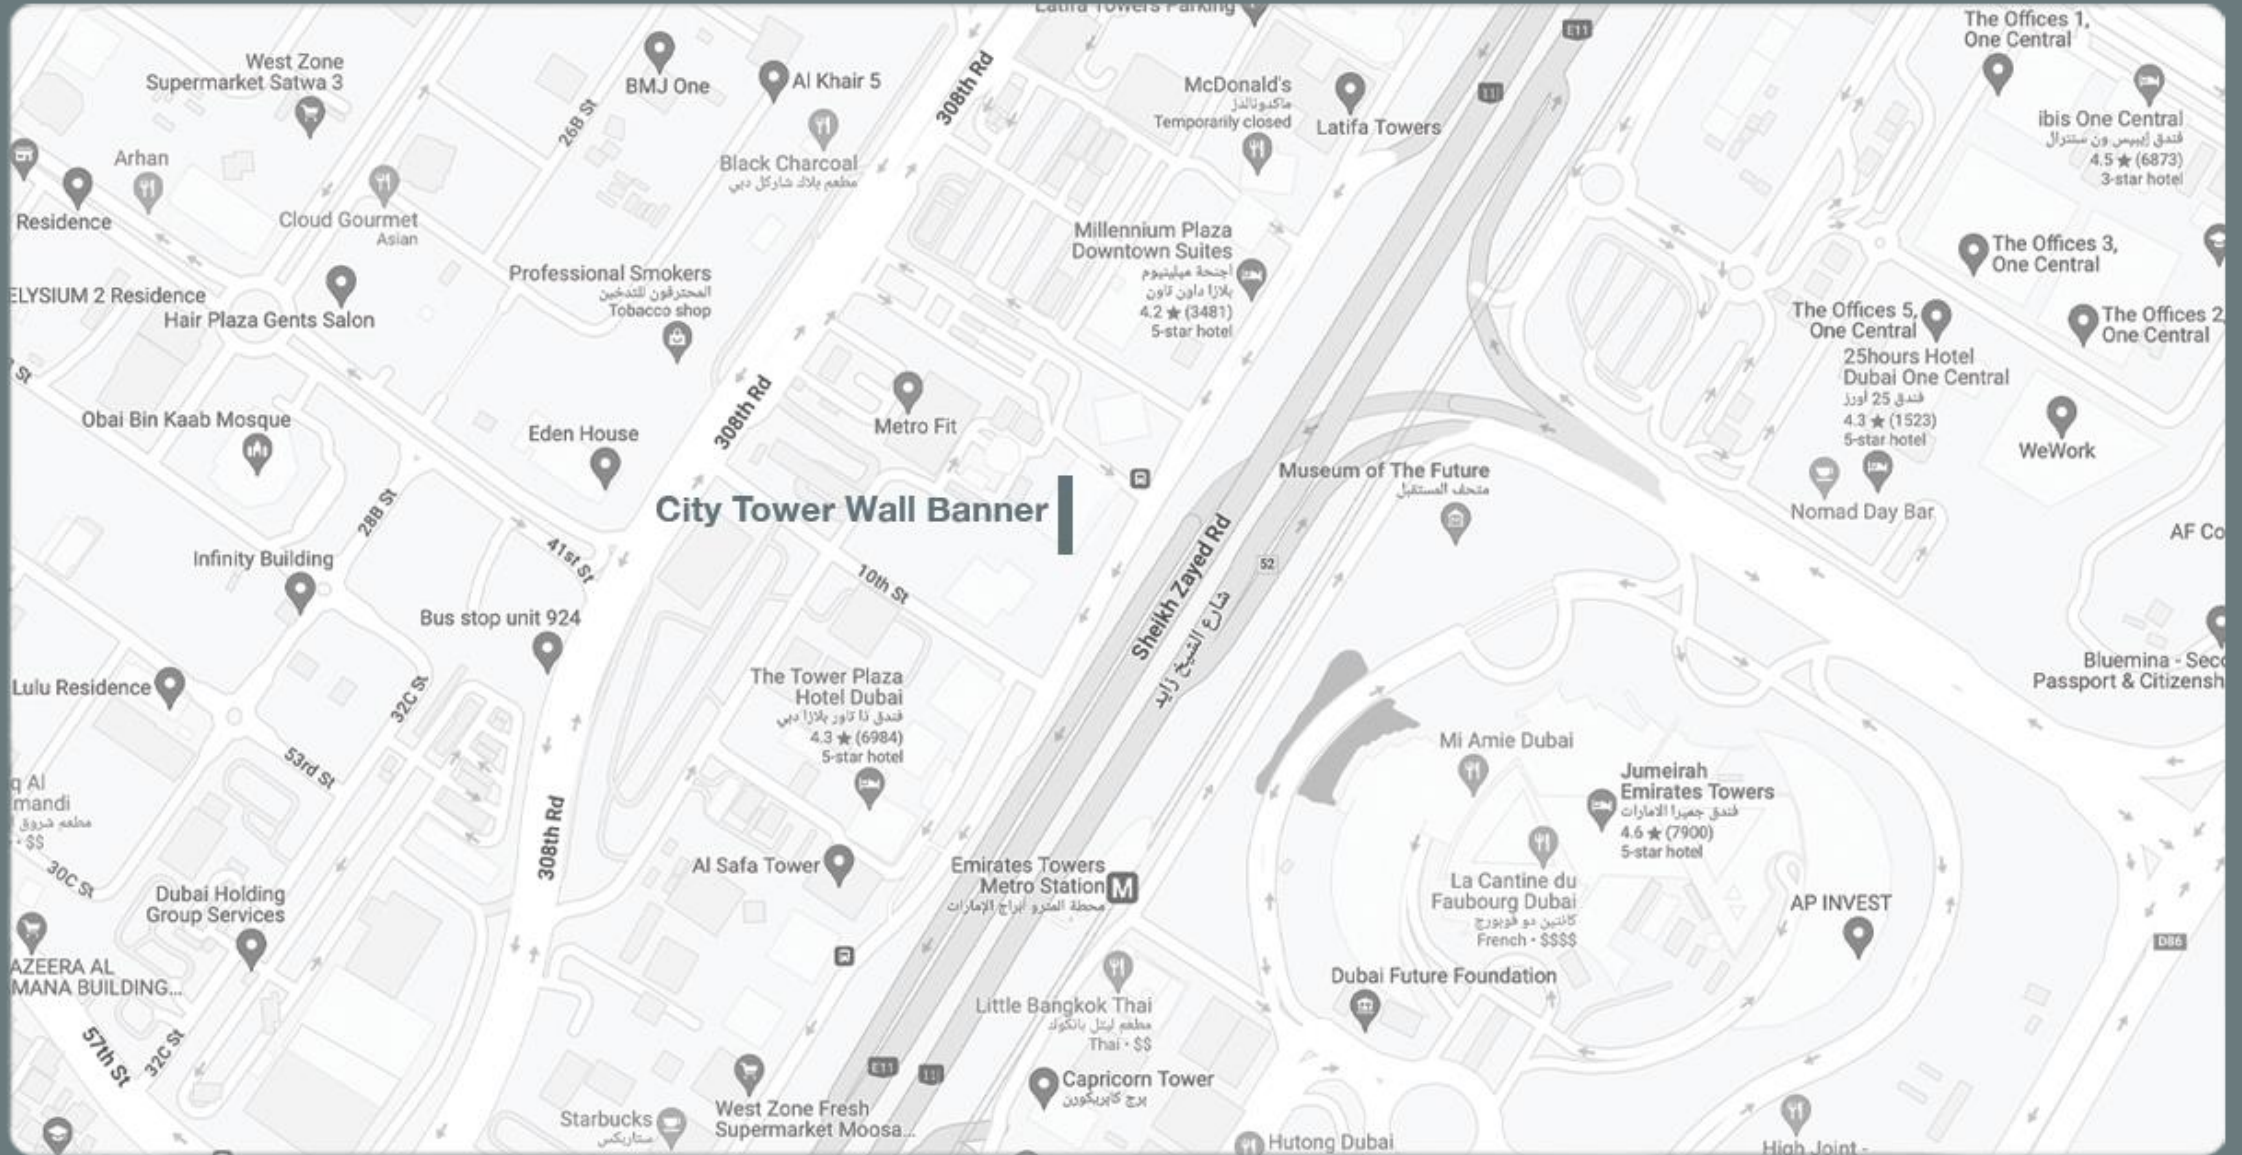

## CITY TOWER WALL BANNER

Location	: City Tower, SZR
Key Landmark	: Near Crown Plaza Hotel, Millennium Plaza Hotel, Emirates Tower Metro Station
Media	: Backlit Wall Banner
Size	: 9 M x 80.5 M
Units / Faces	: 1 Unit / 1 Face
Traffic	: 550,000 Cars Daily