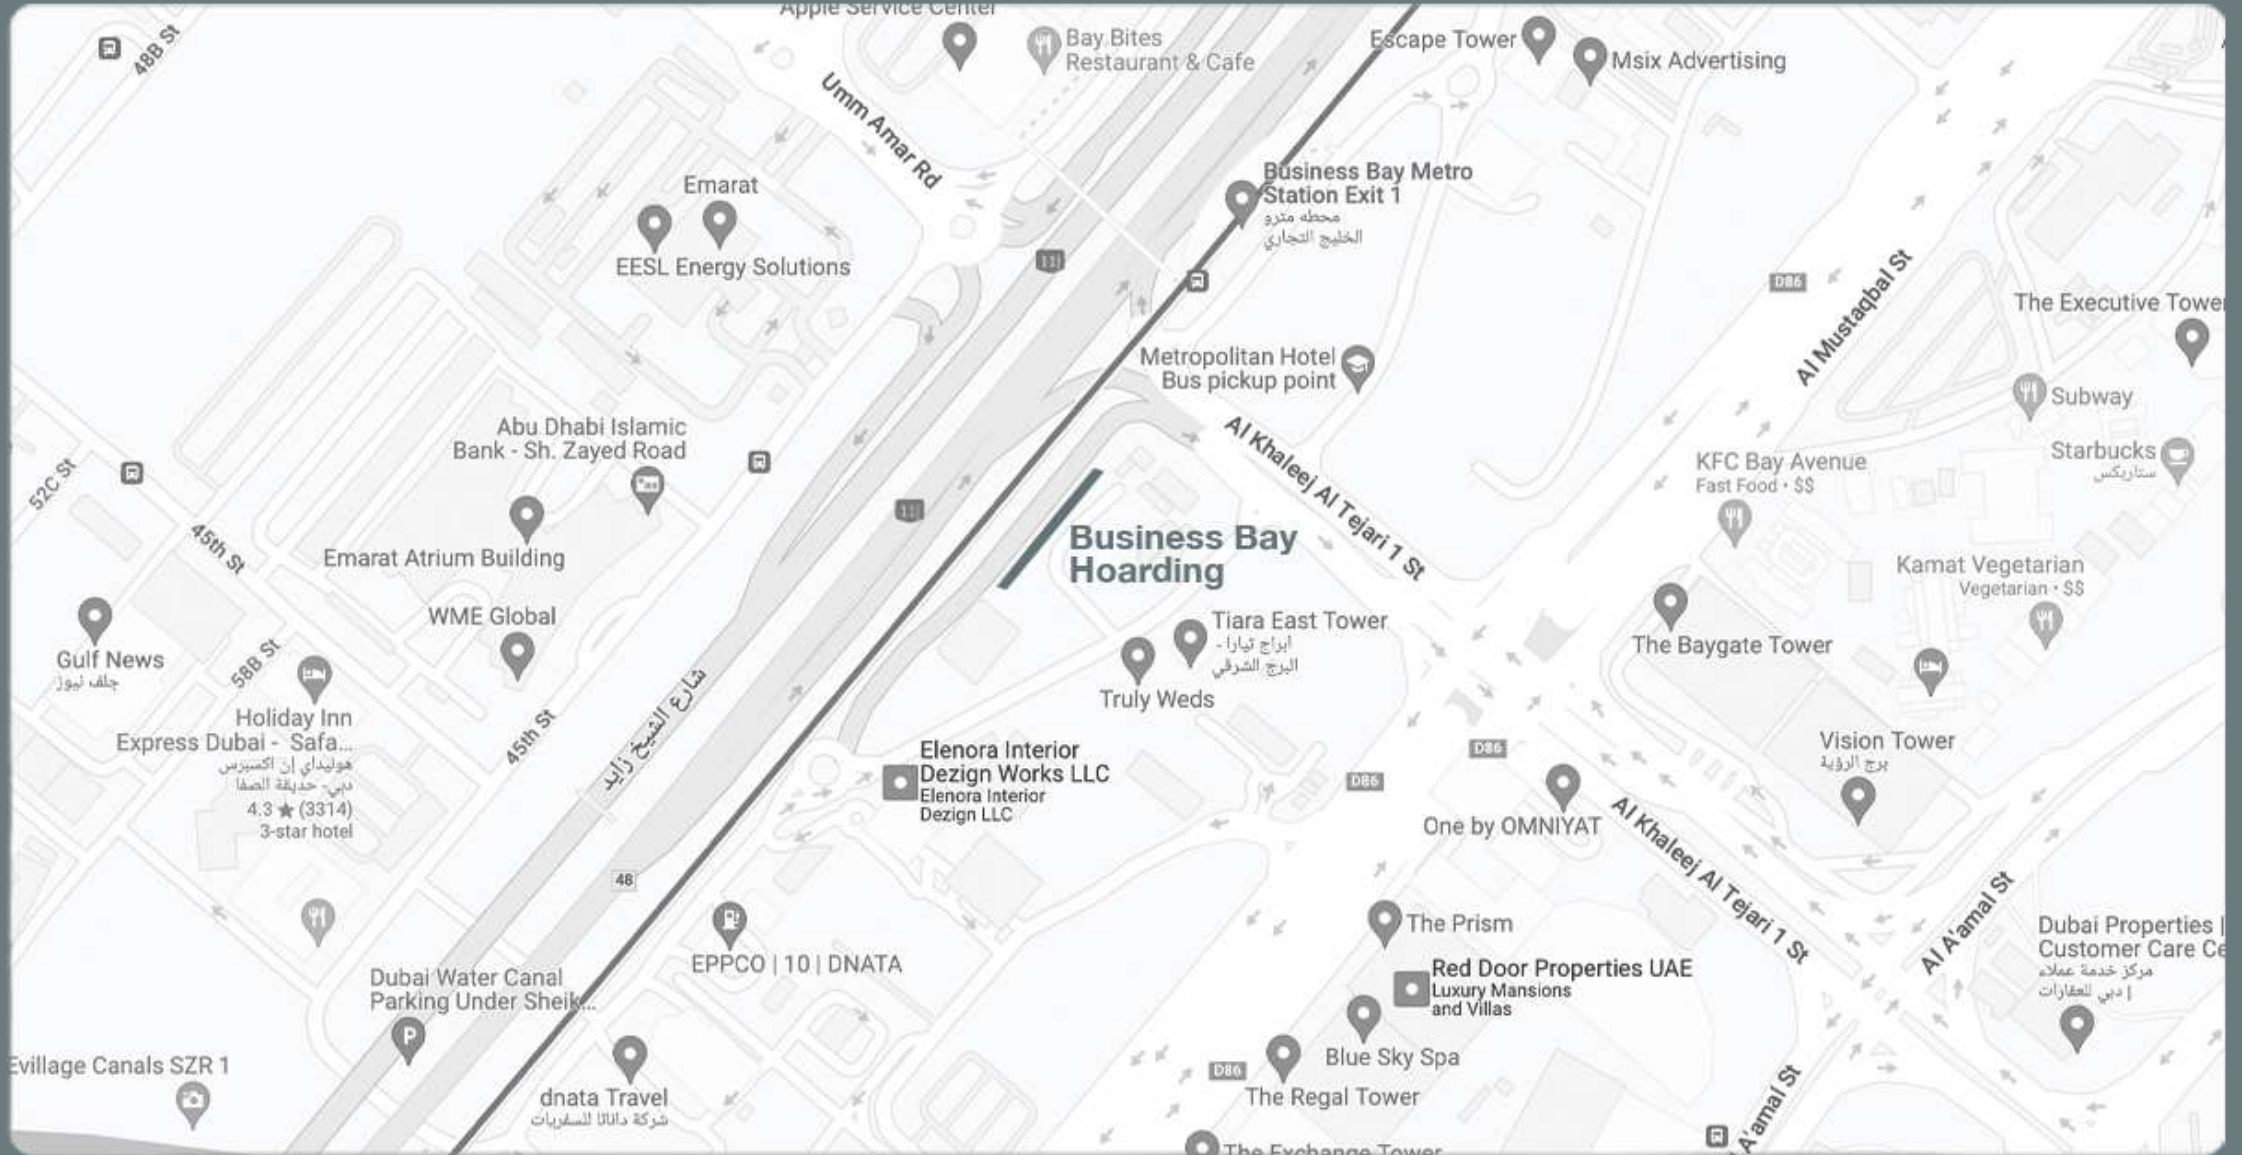

BUSINESS BAY HOARDING

Location	: Sheikh Zayed Road
Key Landmark	: Next to Business Bay Metro Station, Eppco, Emirates Holiday
Media	: Front lit Hoarding
Size	: 150 M x 8 M (Joint Size 2 Board), 70 x 8 M (Each Board)
Units / Faces	: 1 Unit / 1 Face
Traffic	: 550,000 Cars Daily