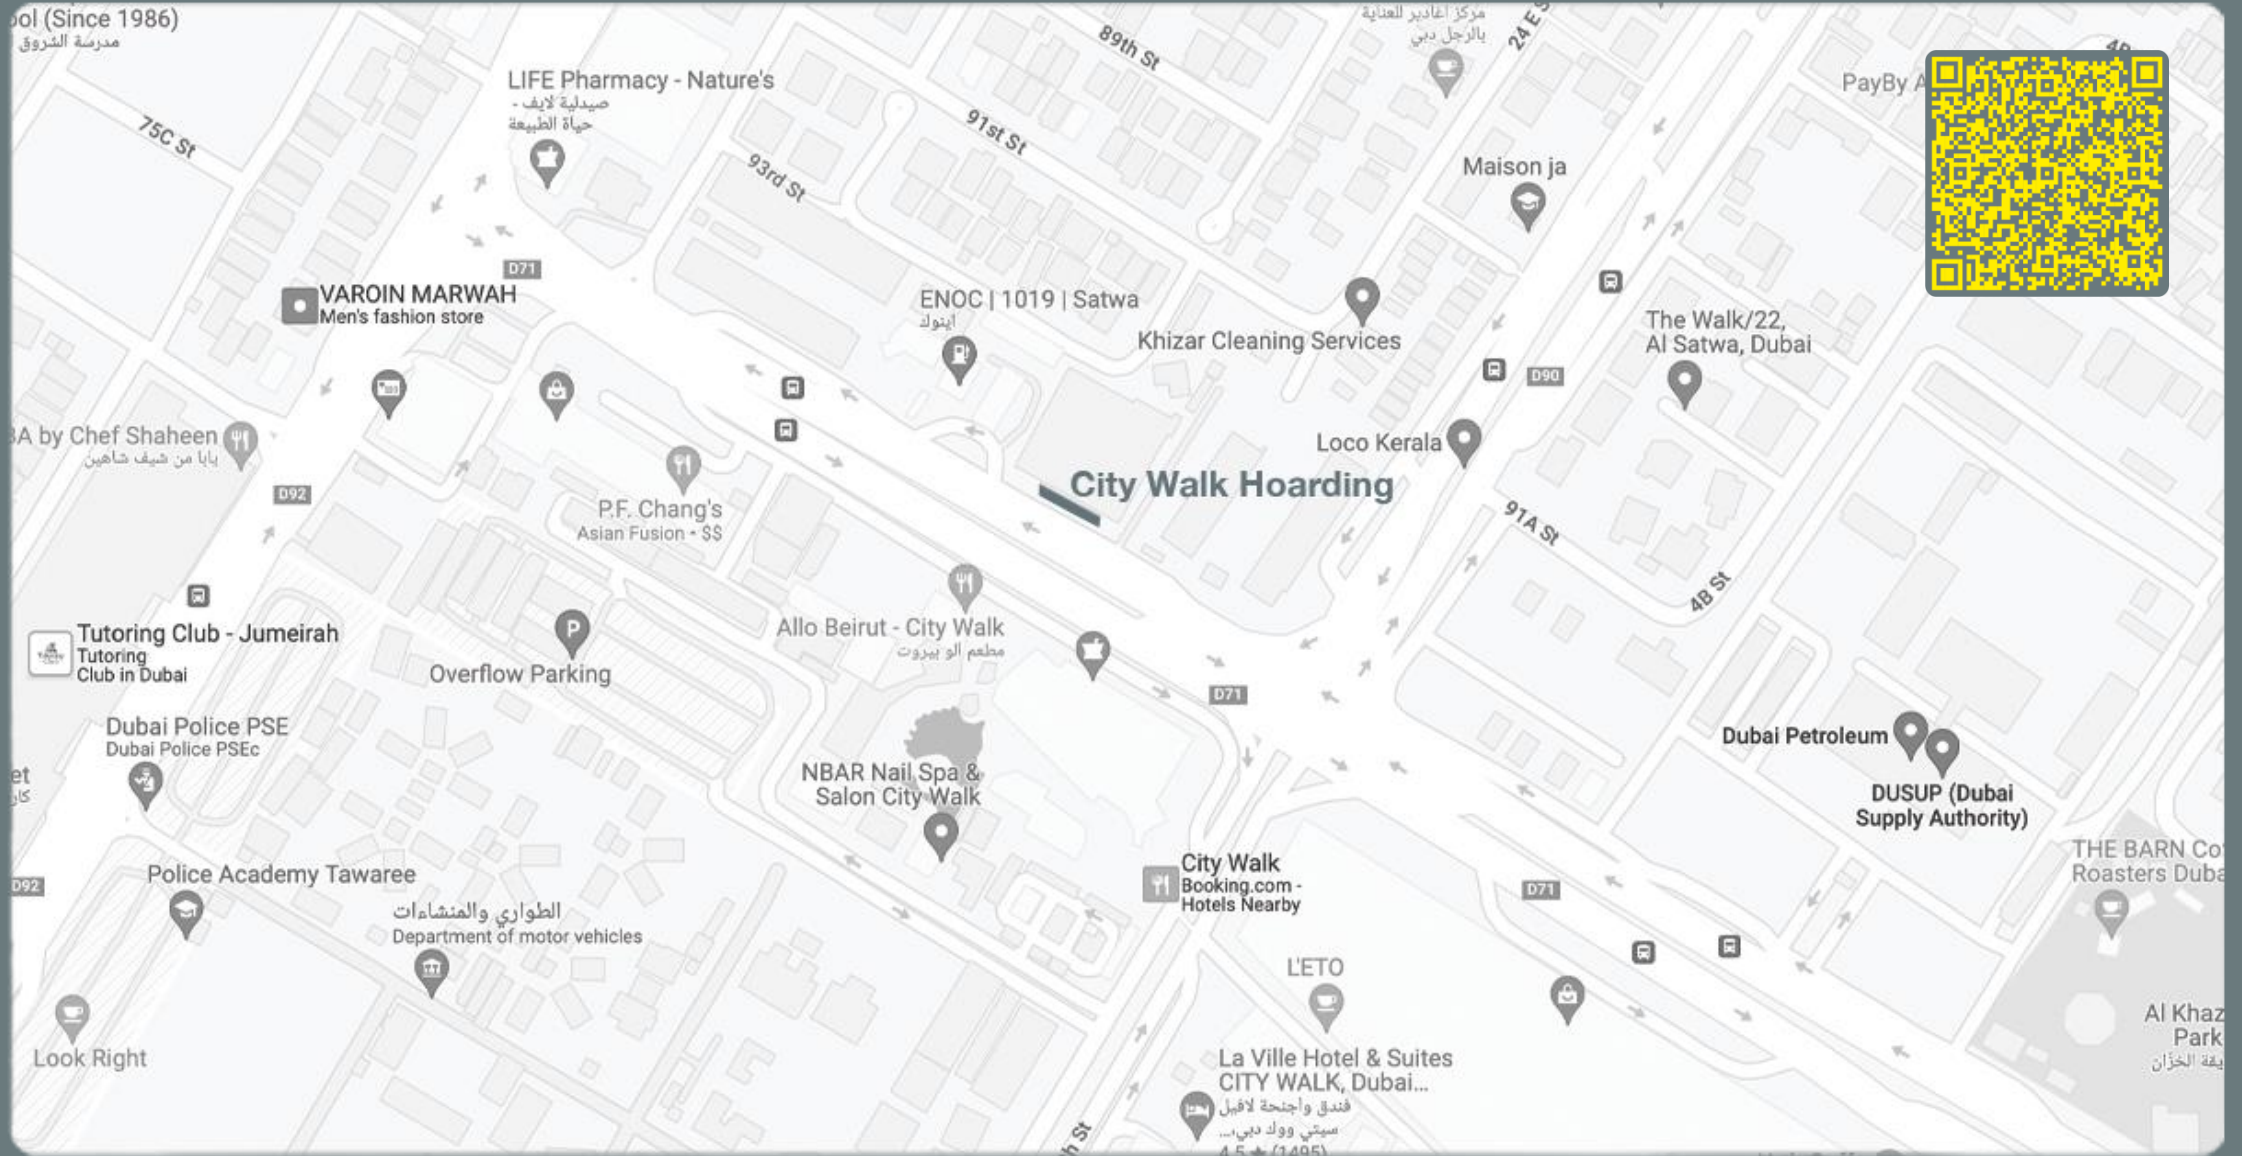

CITY WALK HOARDING

Location	: City Walk, Al Safa Street
Key Landmark	: Near ENOC Station, City Walk, Dubai Petroleum Est.
Media	: Front lit Hoarding
Size	: 50 M x 9 M
Units / Faces	: 1 Unit / 1 Face
Traffic	: 200,000 Cars Daily