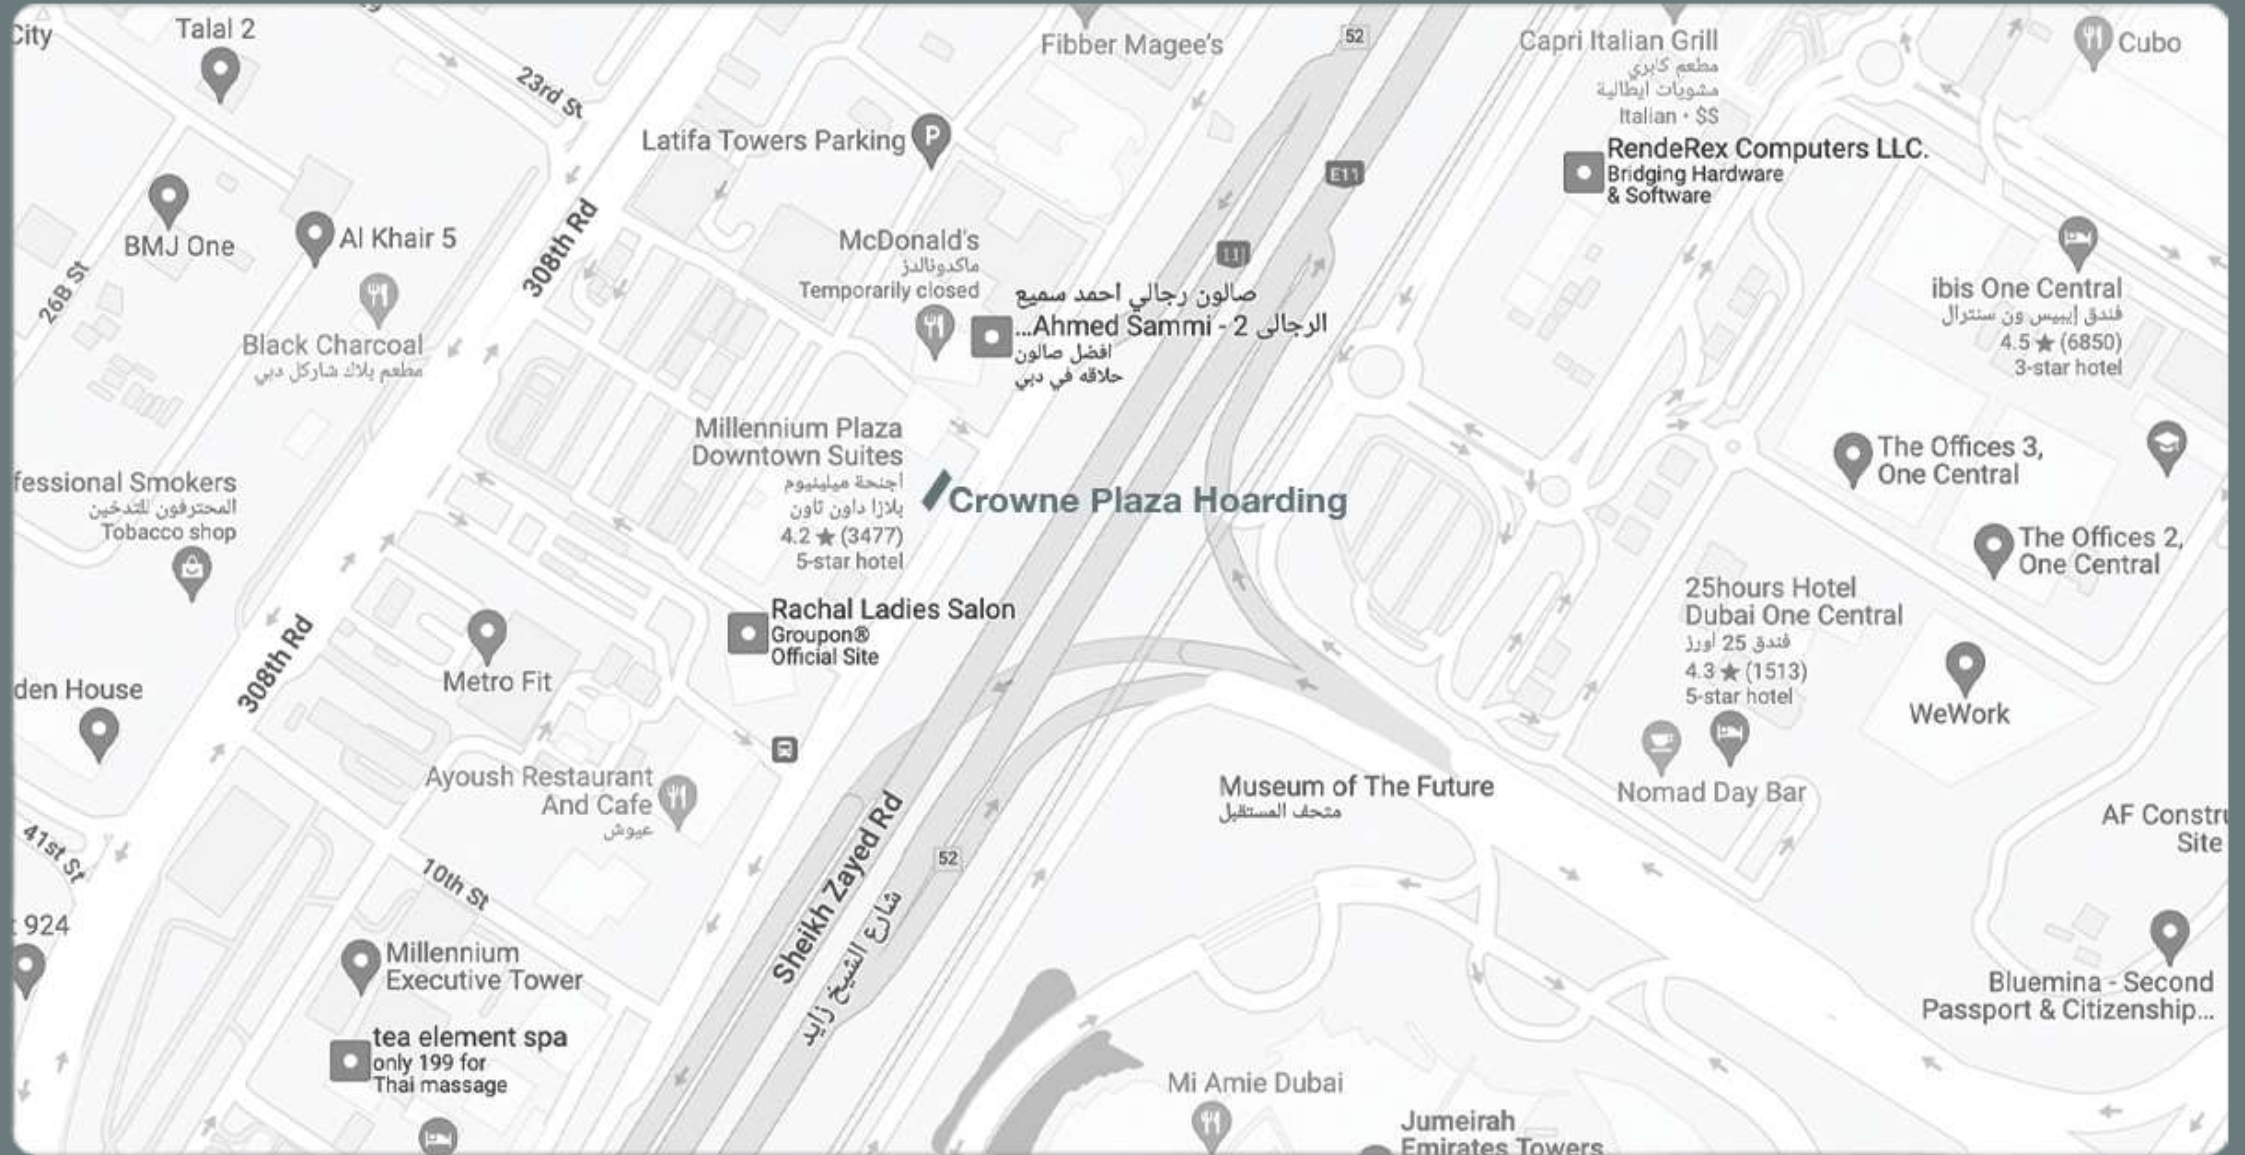

CROWNE PLAZA HOARDING

Location	: Crowne Plaza Hotel, Sheikh Zayed Road
Key Landmark	: Opp. Museum of The Future, Emirates Tower Metro Station
Media	: Back lit Hoarding
Size	: 55 M x 15 M
Units / Faces	: 1 Unit / 1 Face
Traffic	: 550,000 Cars Daily