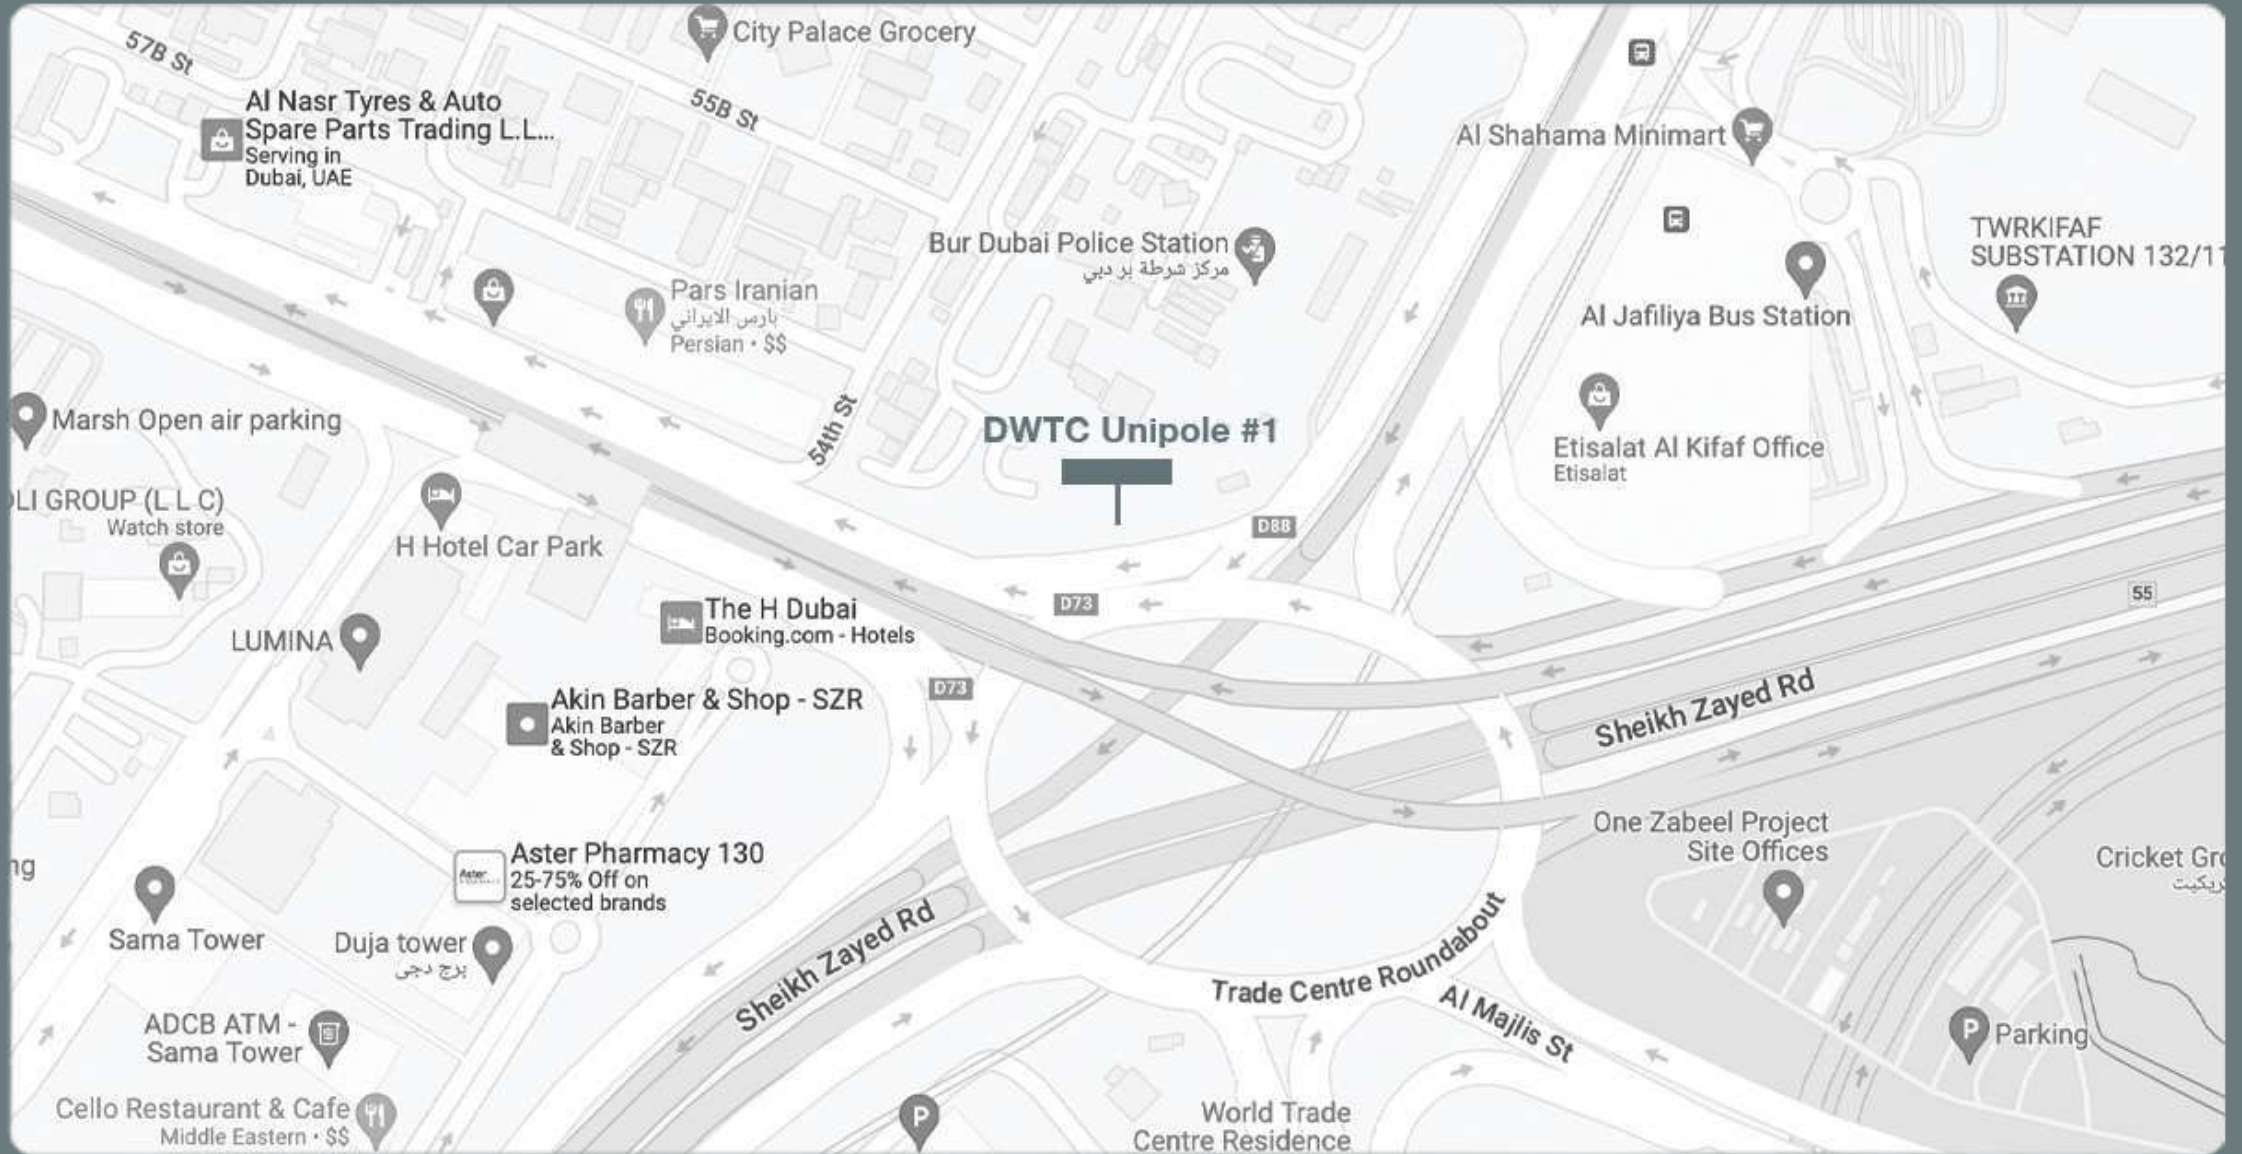

## DWTC UNIPOLE #1

Location	: Dubai World Centre Roundabout
Key Landmark	: Etisalat Al Kifaf Office, Bur Dubai Police Station
Media	: Back lit Unipole
Size	: 36.10 M x 8.83 M
Units / Faces	: 1 Unit / 1 Face
Traffic	: 550,000 Cars Daily