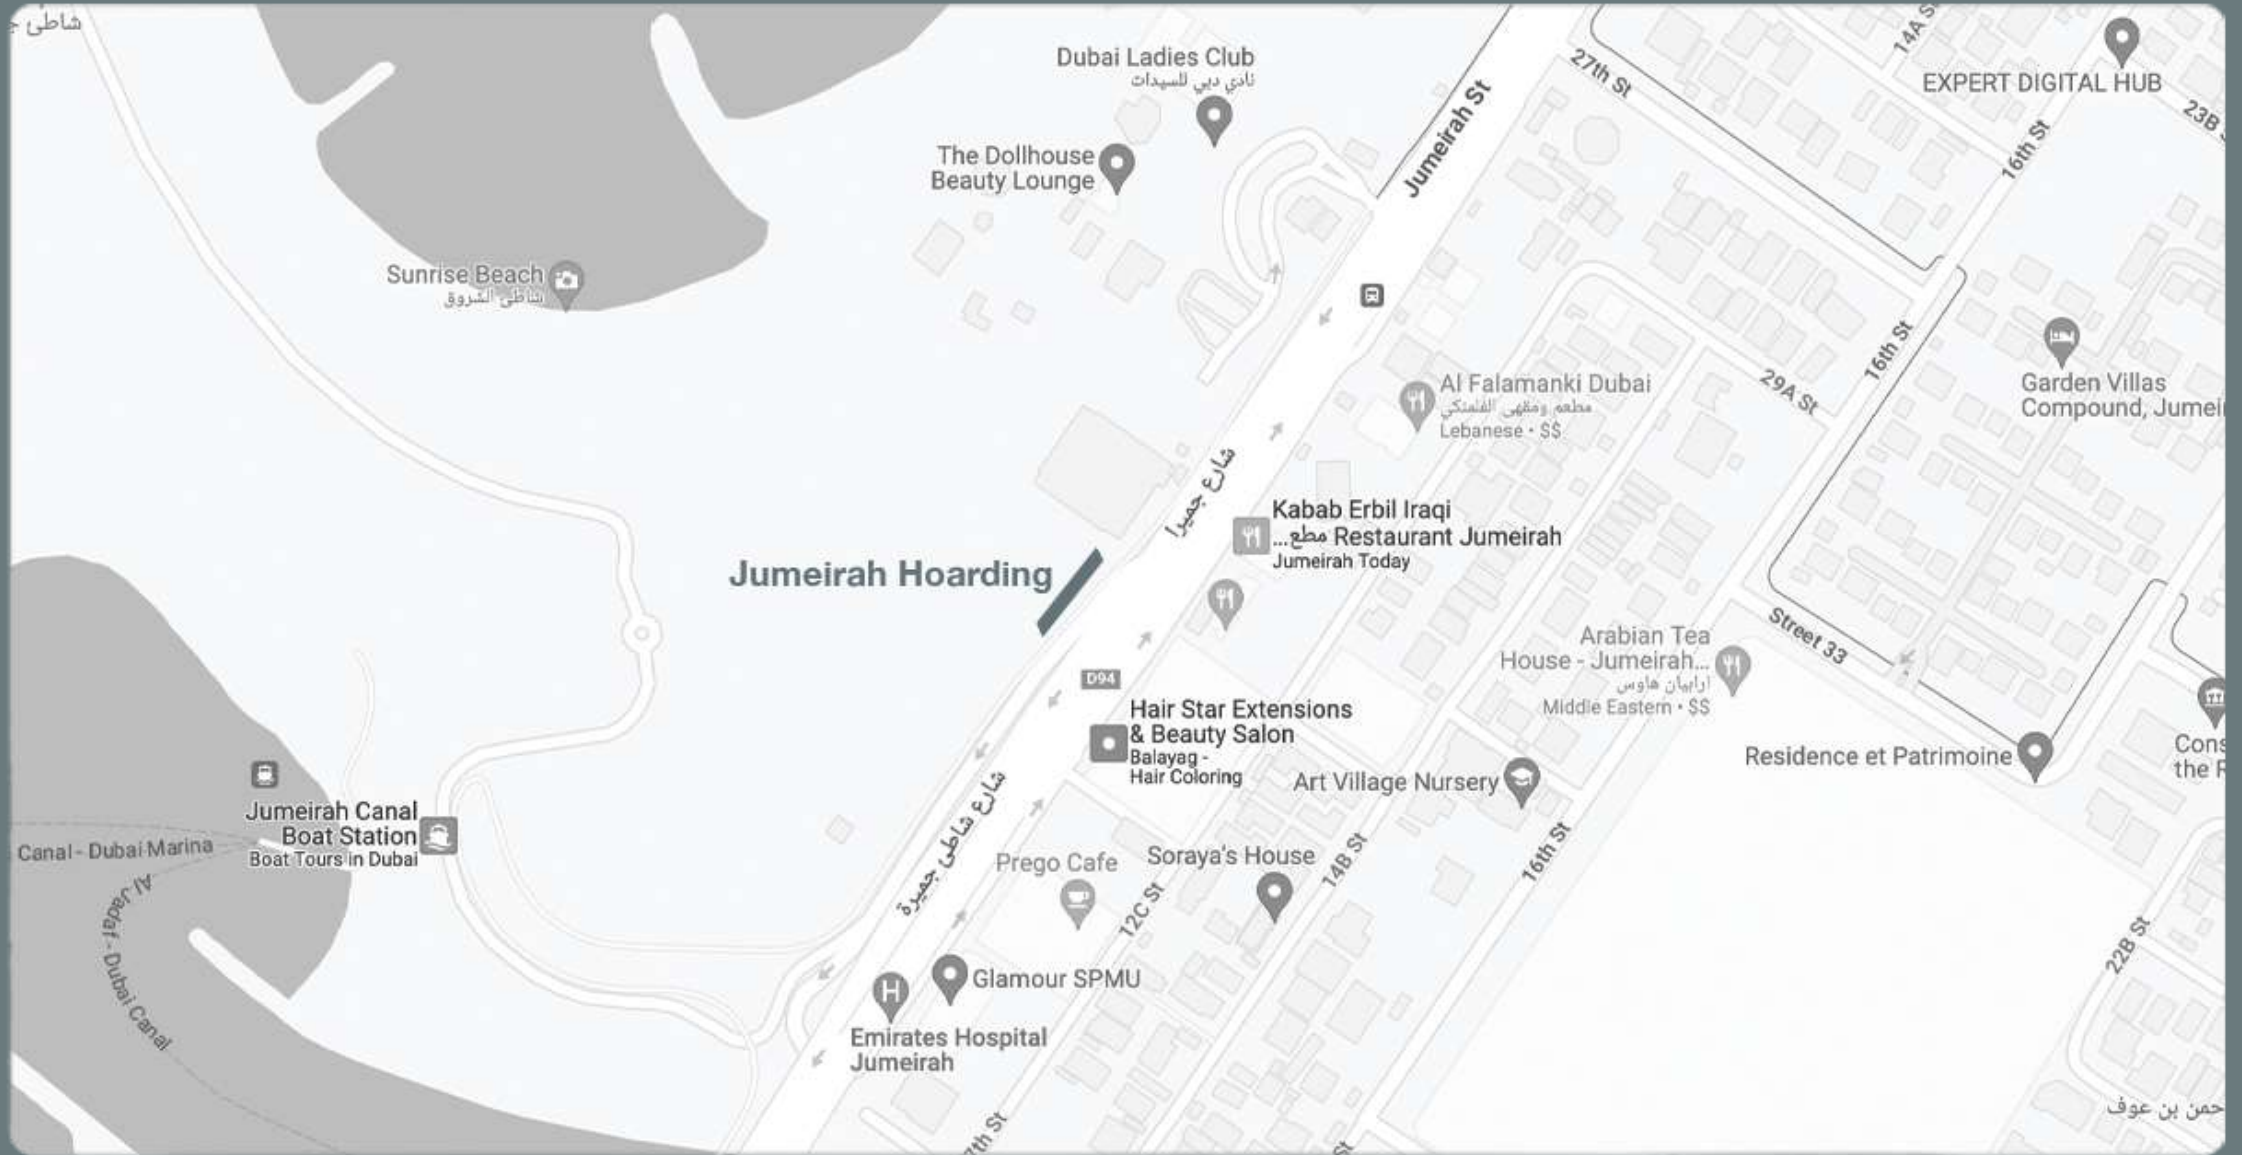

## JUMEIRAH HOARDING

Location	: Jumeirah Street, Dubai
Key Landmark	: Emirates Hospital, Dubai Ladies Club, Four Seasons Resort
Media	: Backlit Hoarding
Size	: 50 M x 8 M
Units / Faces	: 1 Unit / 1 Face
Traffic	: 300,000 Cars Daily