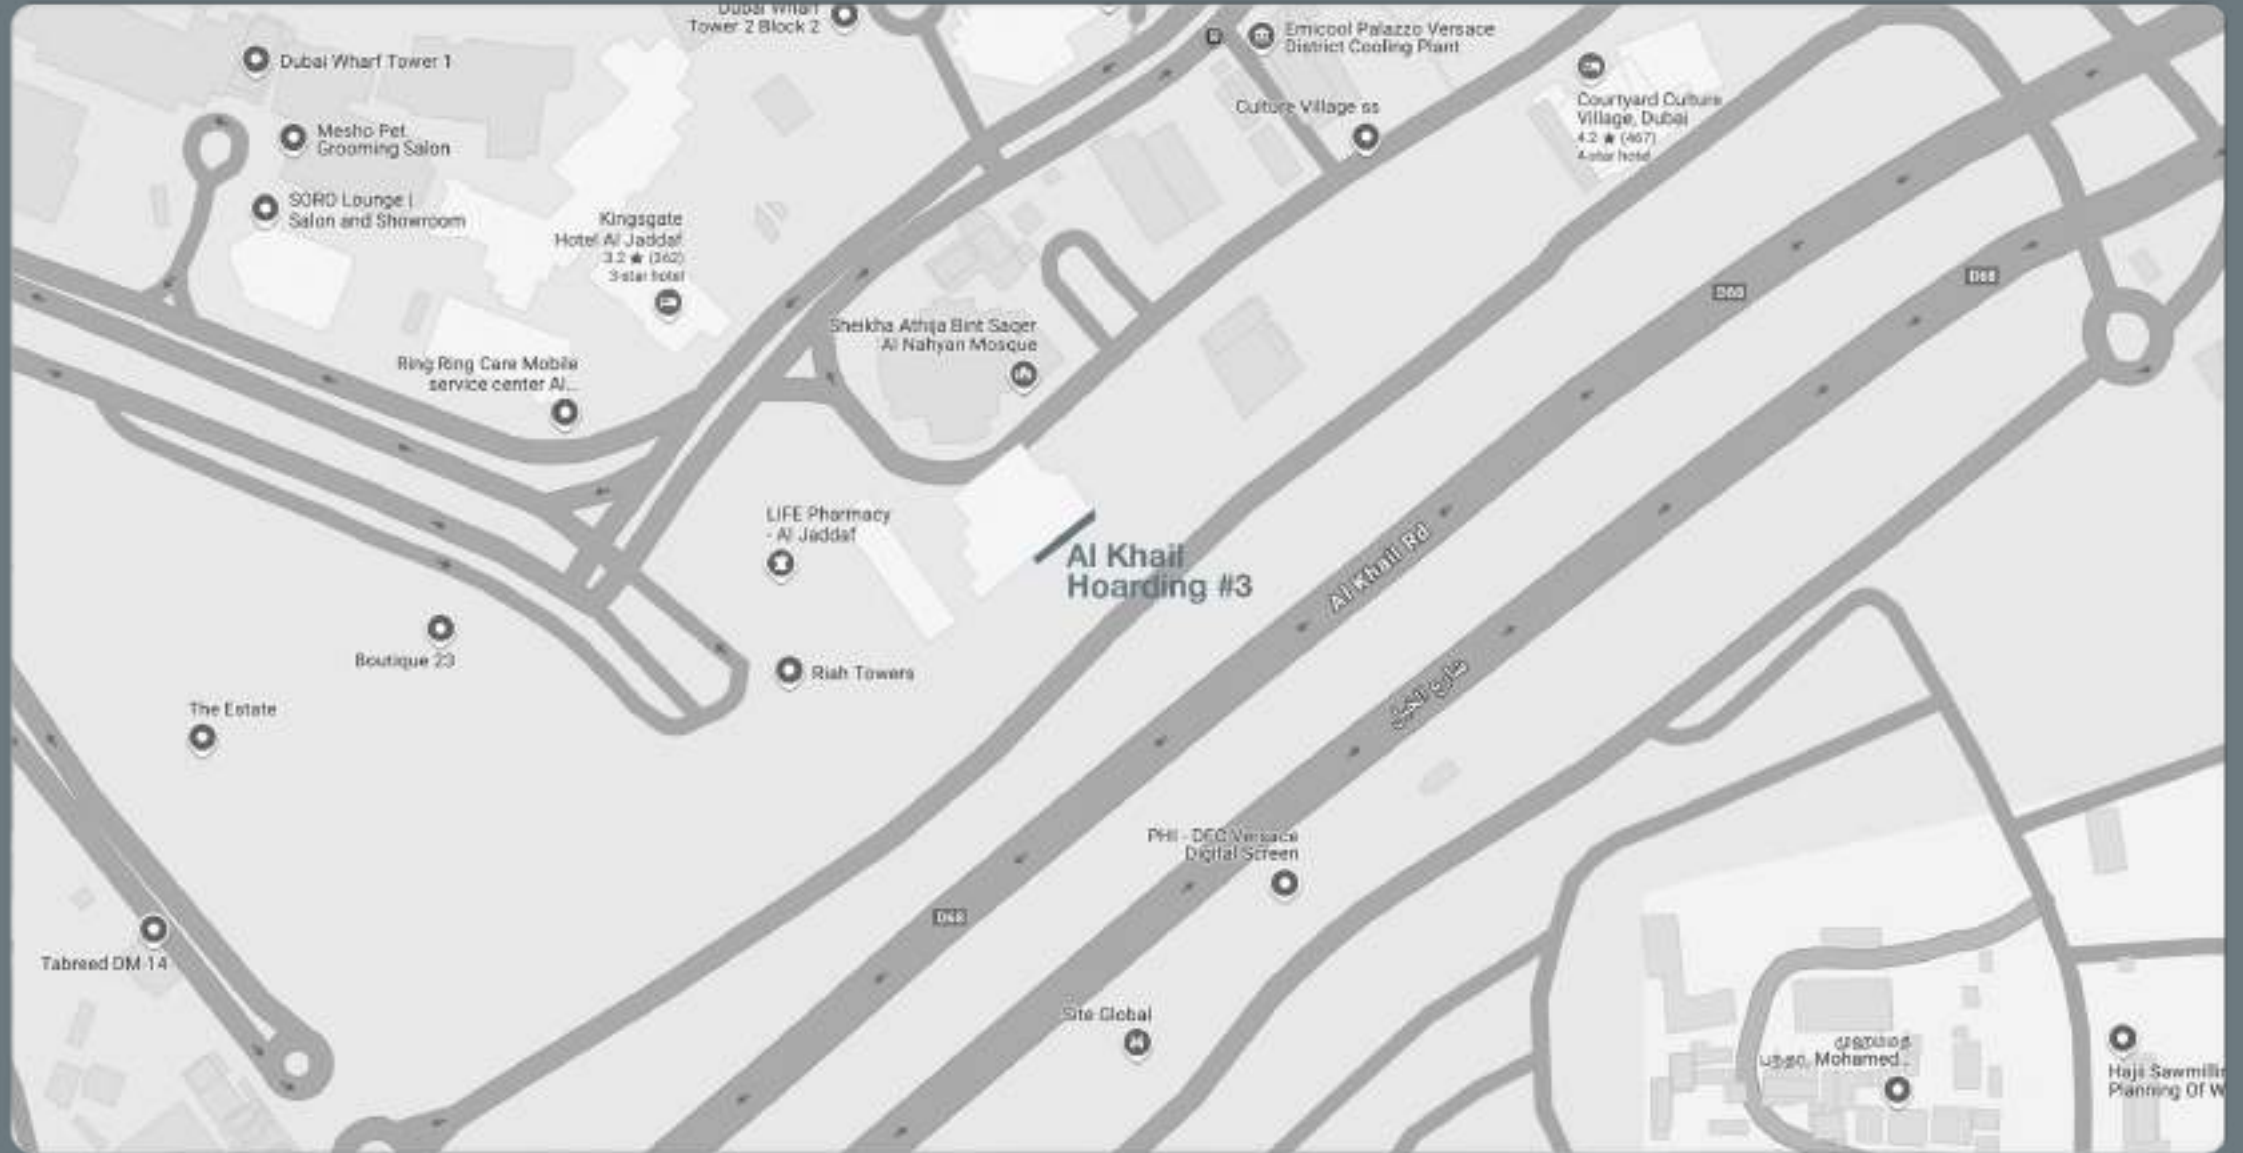

AL KHAIL HOARDING #3

Location	: Al Khail Road, Near Marriot Hotel Al Jaddaf, Dubai
Key Landmark	: Zabeel Stadium, Wasel Vehicle Testing
Media	: Back lit Wall Banner
Size	: 69 M x 15.5 M
Units / Faces	: 1 Unit / 1 Face
Traffic	: 450,000 Cars Daily