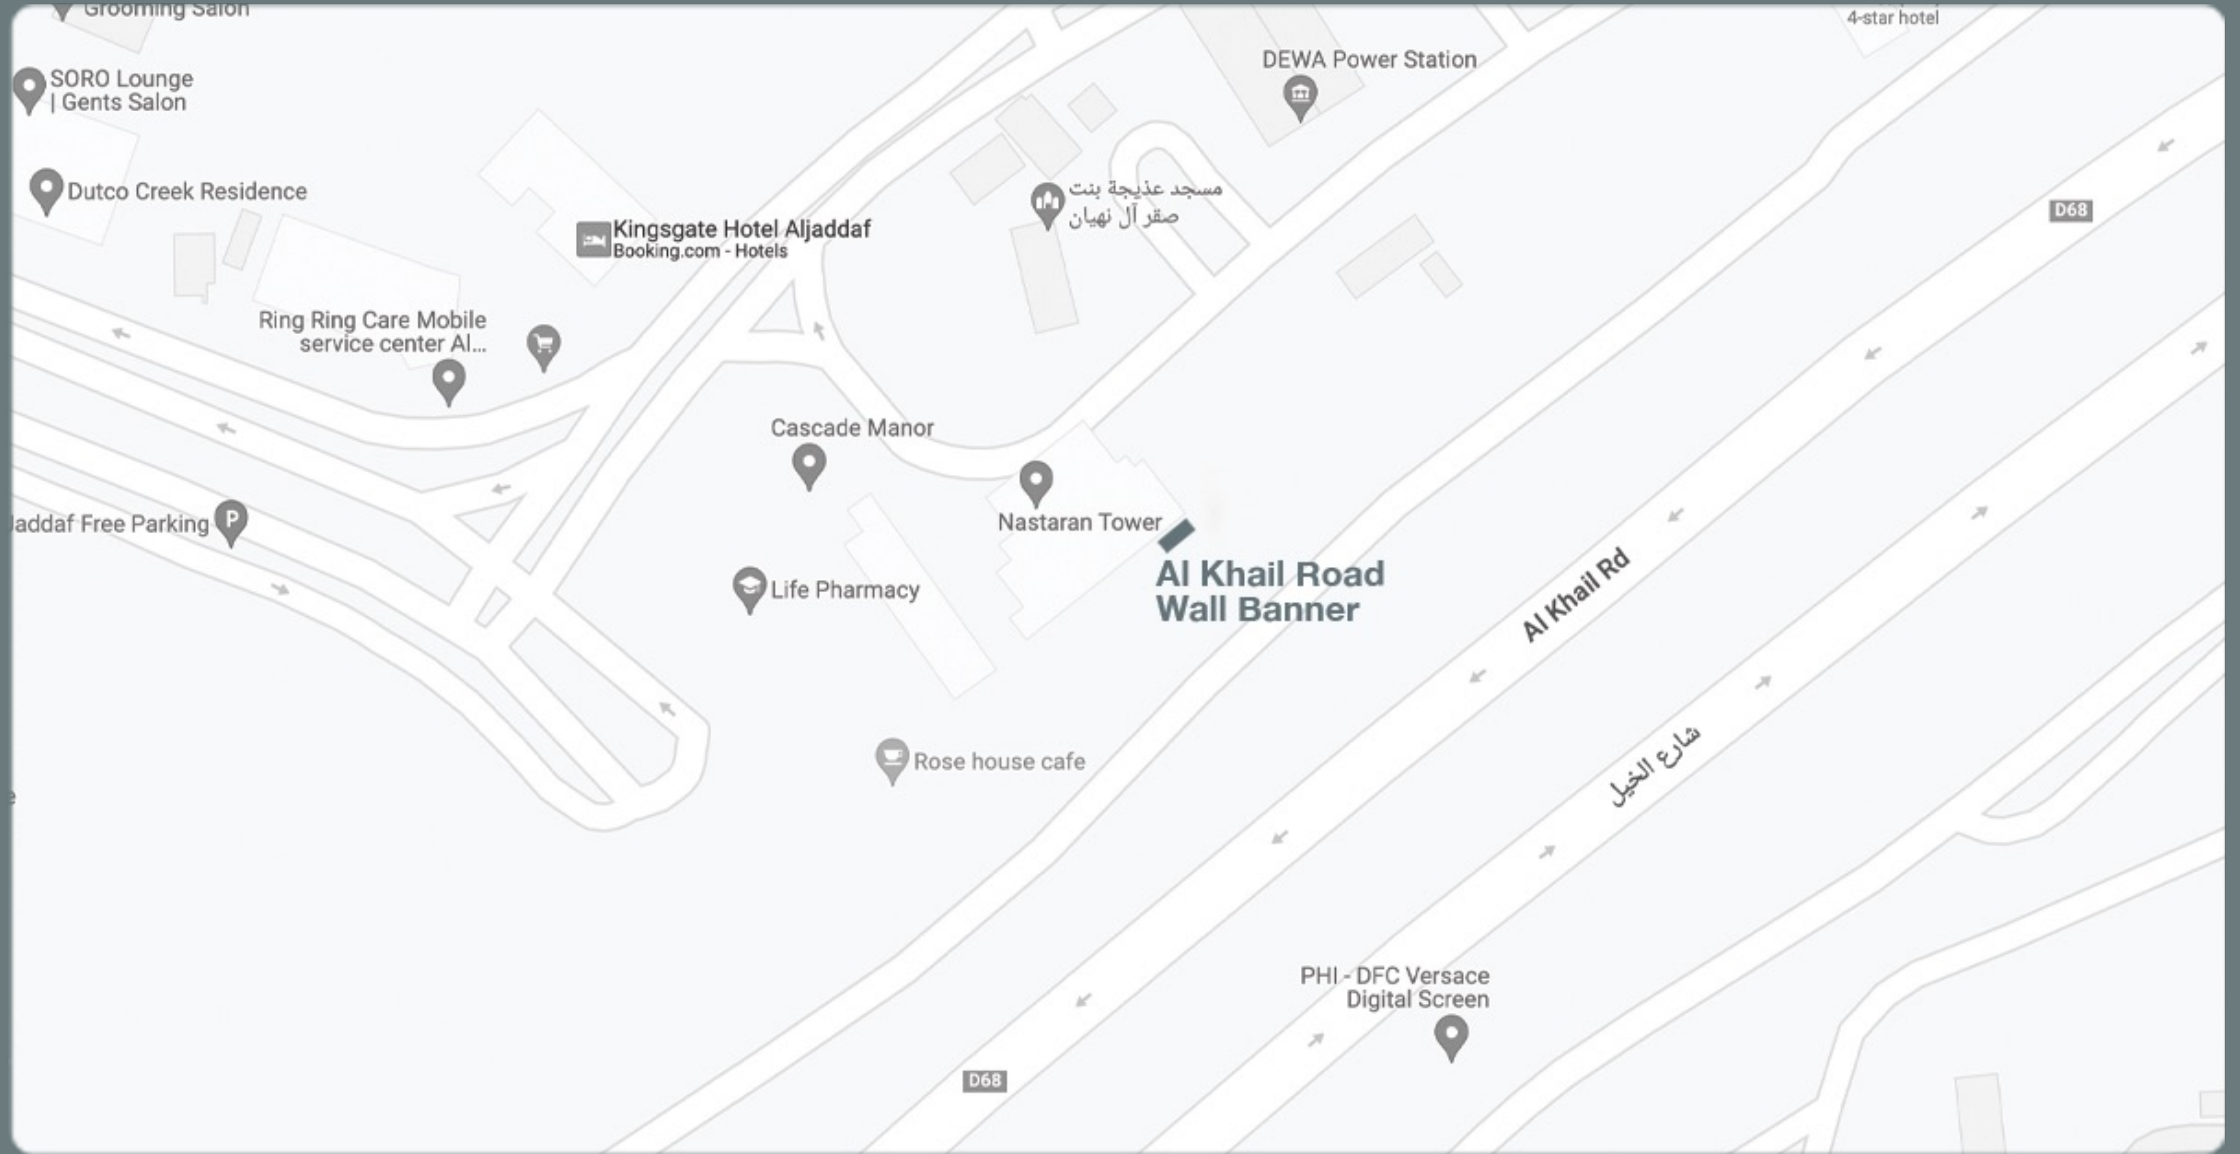

AL KHAIL HOARDING #3

Location	: Al Khail Road, Near Marriot Hotel Al Jaddaf, Dubai
Key Landmark	: Zabeel Stadium, Wasel Vehicle Testing
Media	: Back lit Wall Banner
Size	: 69 M x 15.5 M
Units / Faces	: 1 Unit / 1 Face
Traffic	: 450,000 Cars Daily