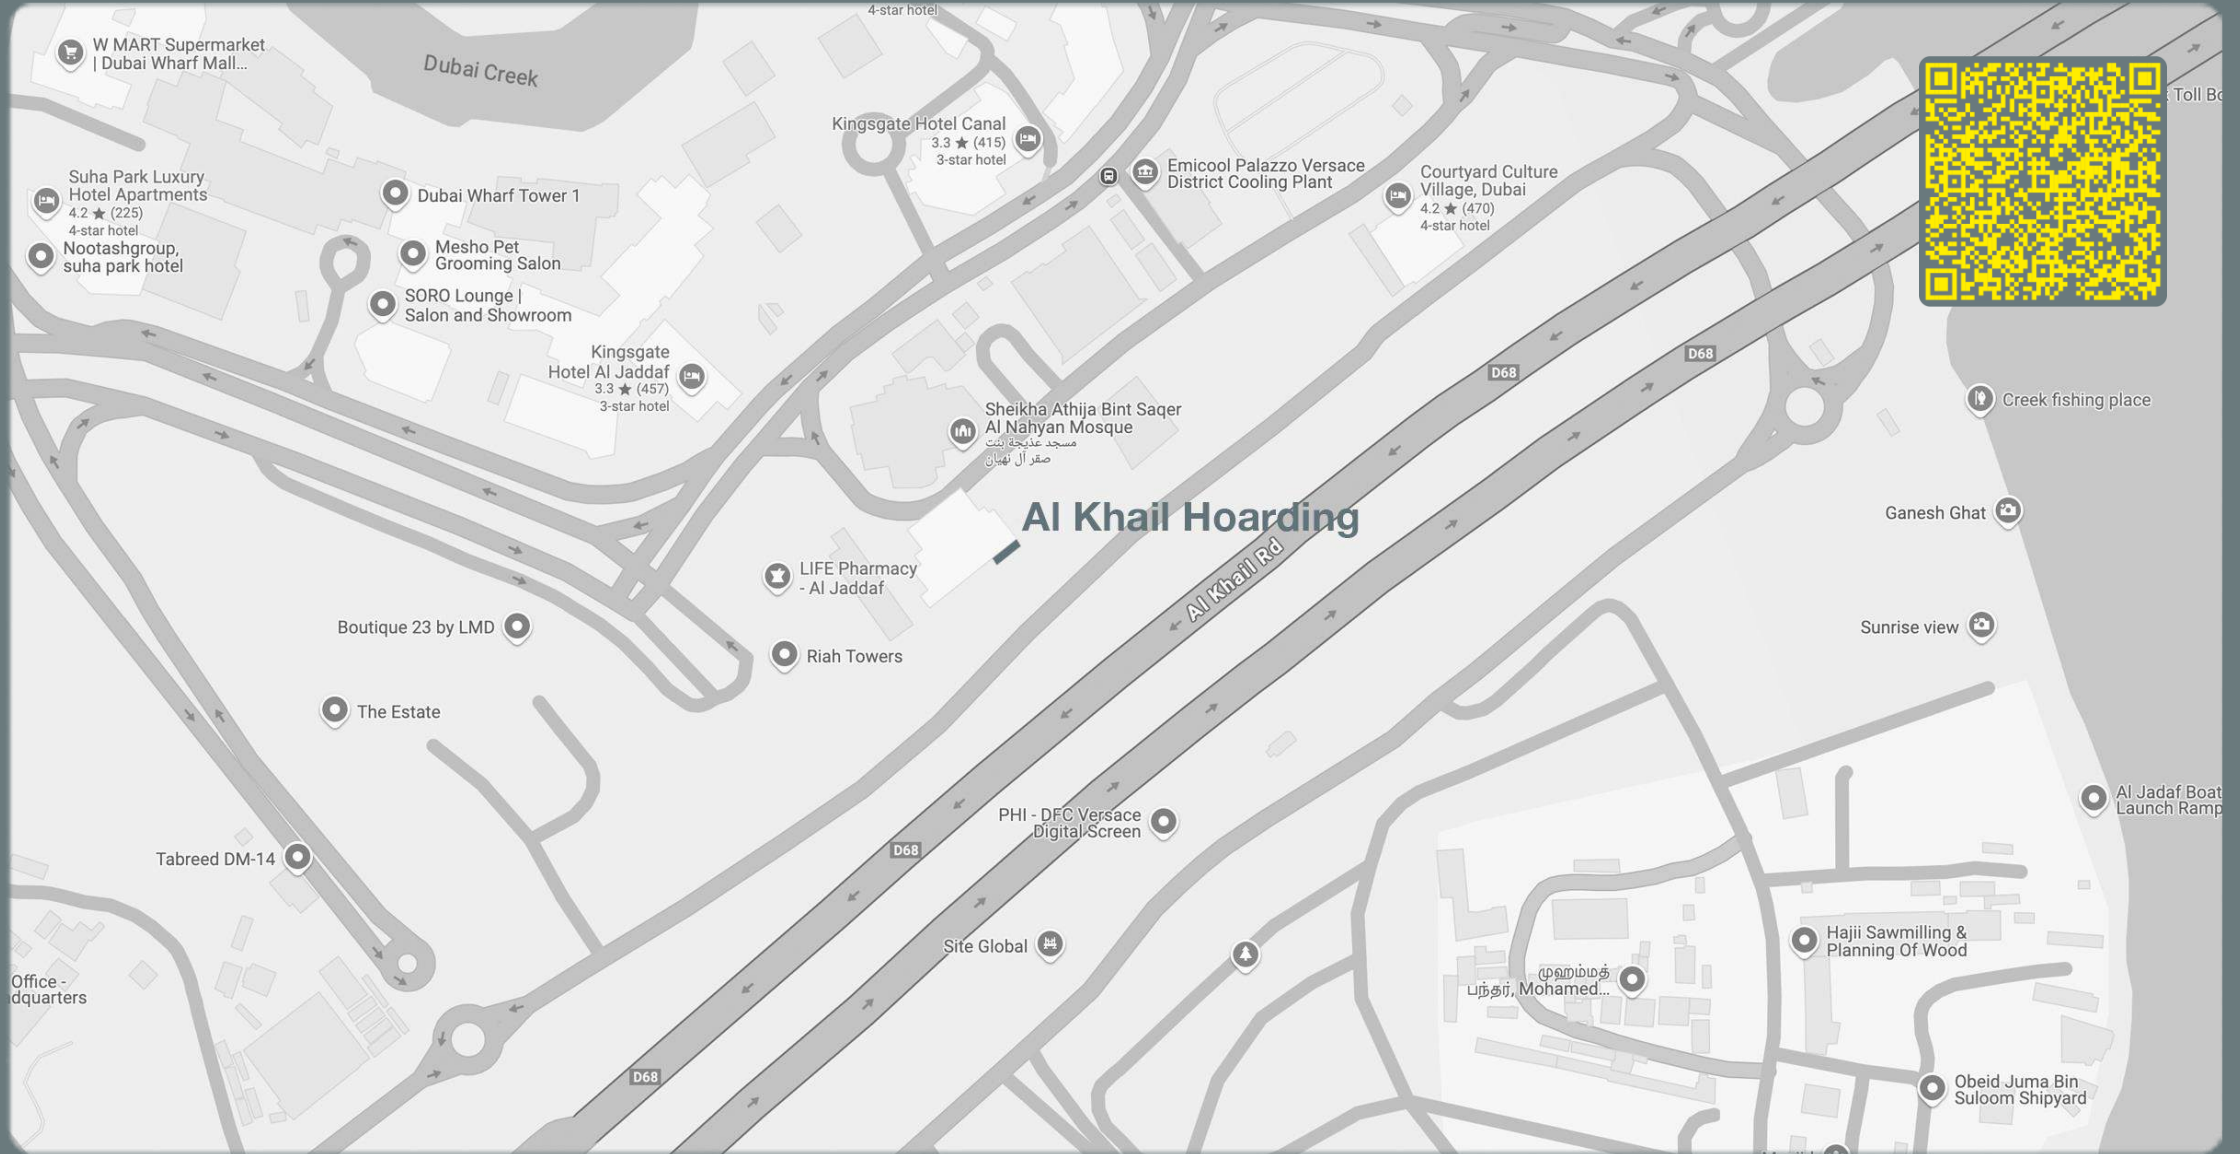

AL KHAIL HOARDING

Location	: Al Khail Road, Near Marriot Hotel Al Jaddaf, Dubai
Key Landmark	: Zabeel Stadium, Wasel Vehicle Testing
Media	: Back lit Wall Banner
Size	: 69 M x 15.5 M
Units / Faces	: 1 Unit / 1 Face
Traffic	: 450,000 Cars Daily