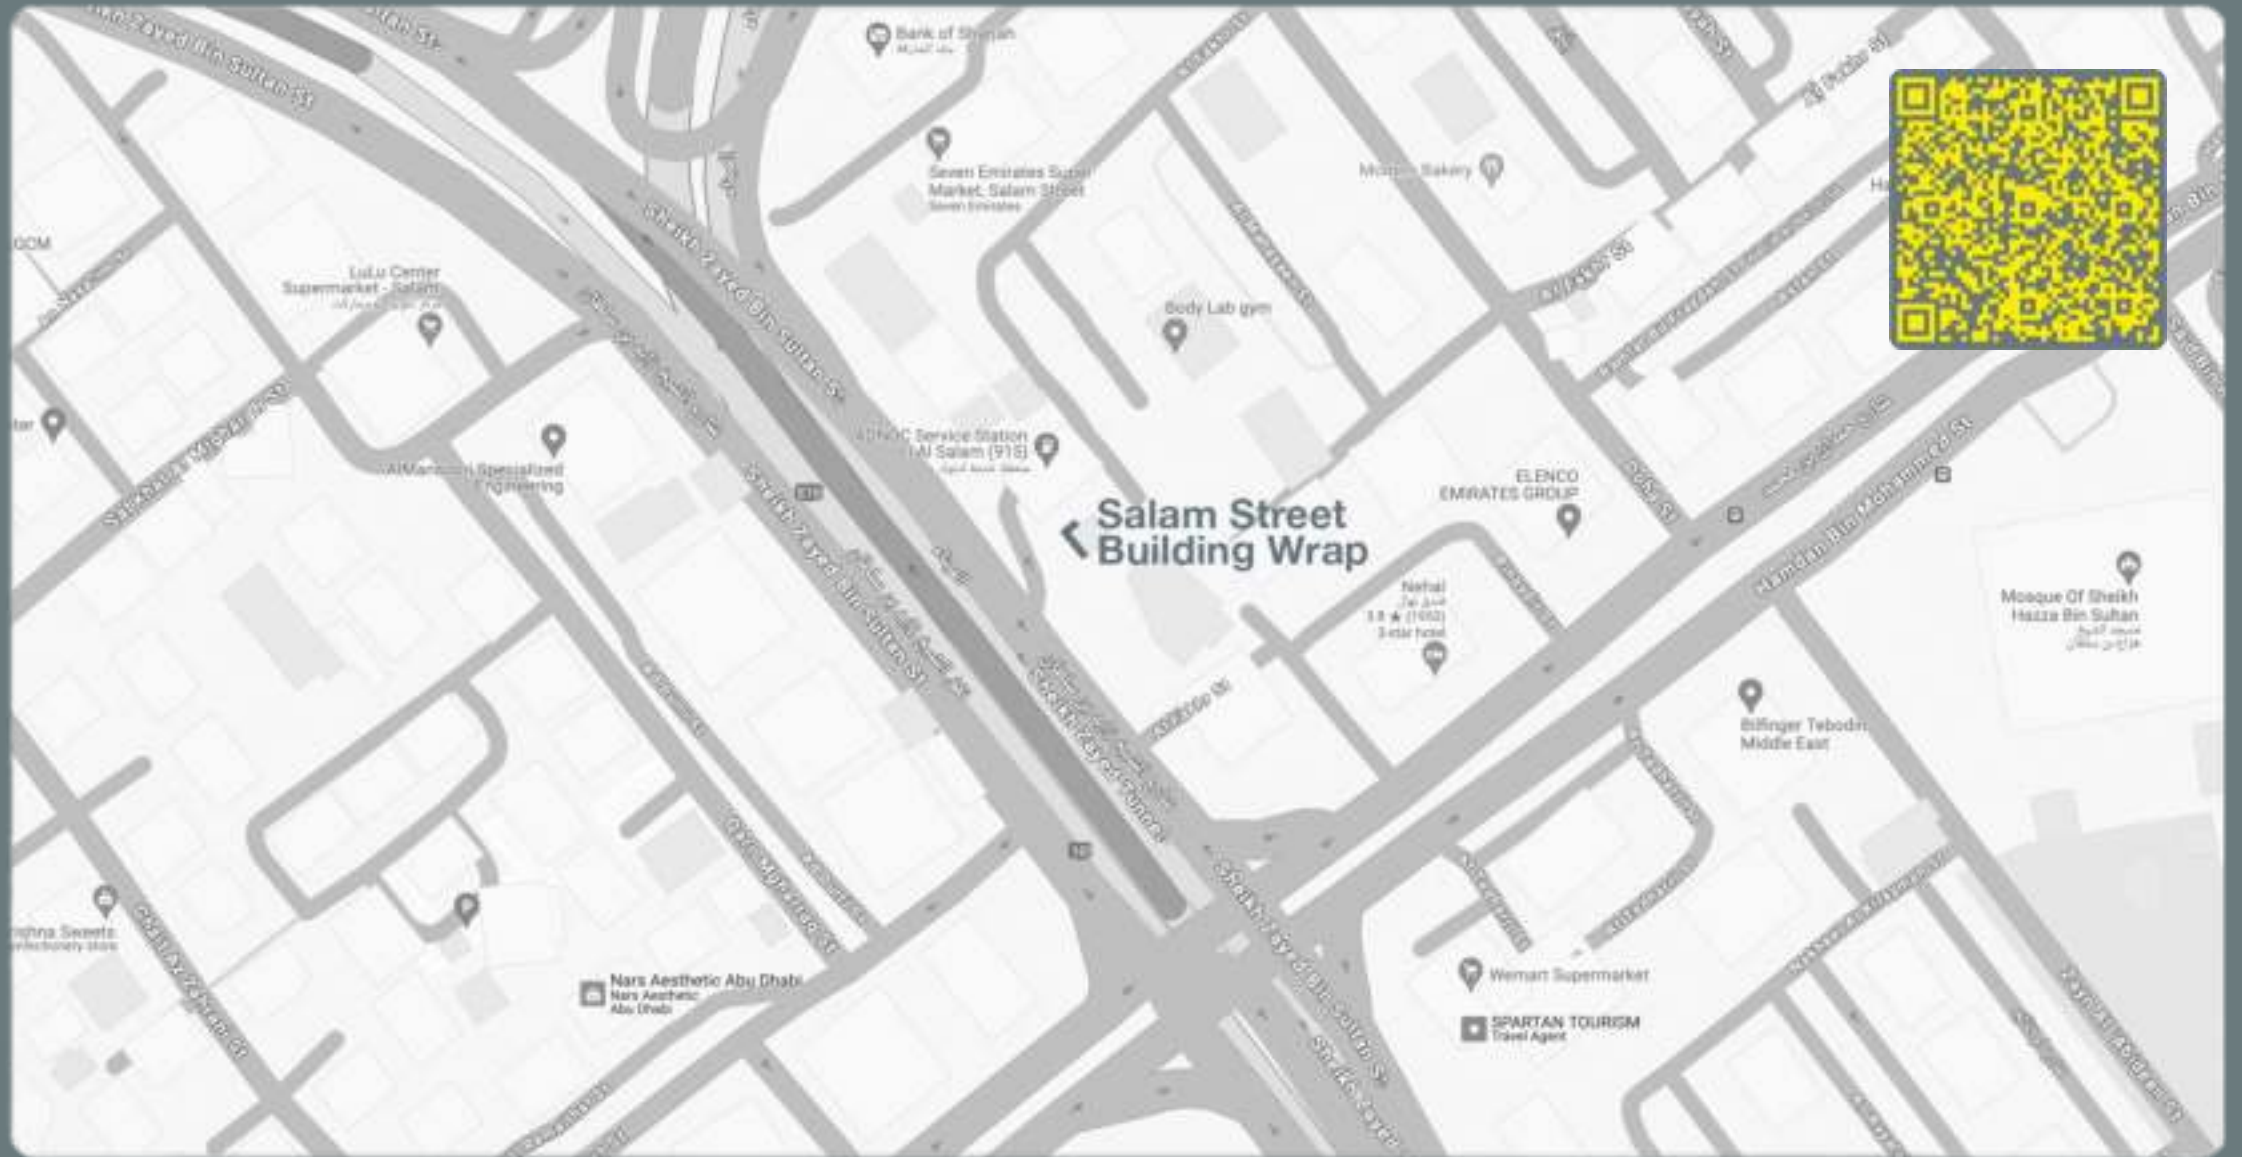

## SALAM STREET BUILDING WRAP

Location	: Salam Street, Abu Dhabi
Key Landmark	: ADNOC Service Station, Hotels, Supermarkets
Size	: Building Front 30.5 M x 60 M, Building Side 15.2 M x 60 M
Units / Faces	: 1 Unit / 2 Faces
Traffic	: 300,000 Cars Daily