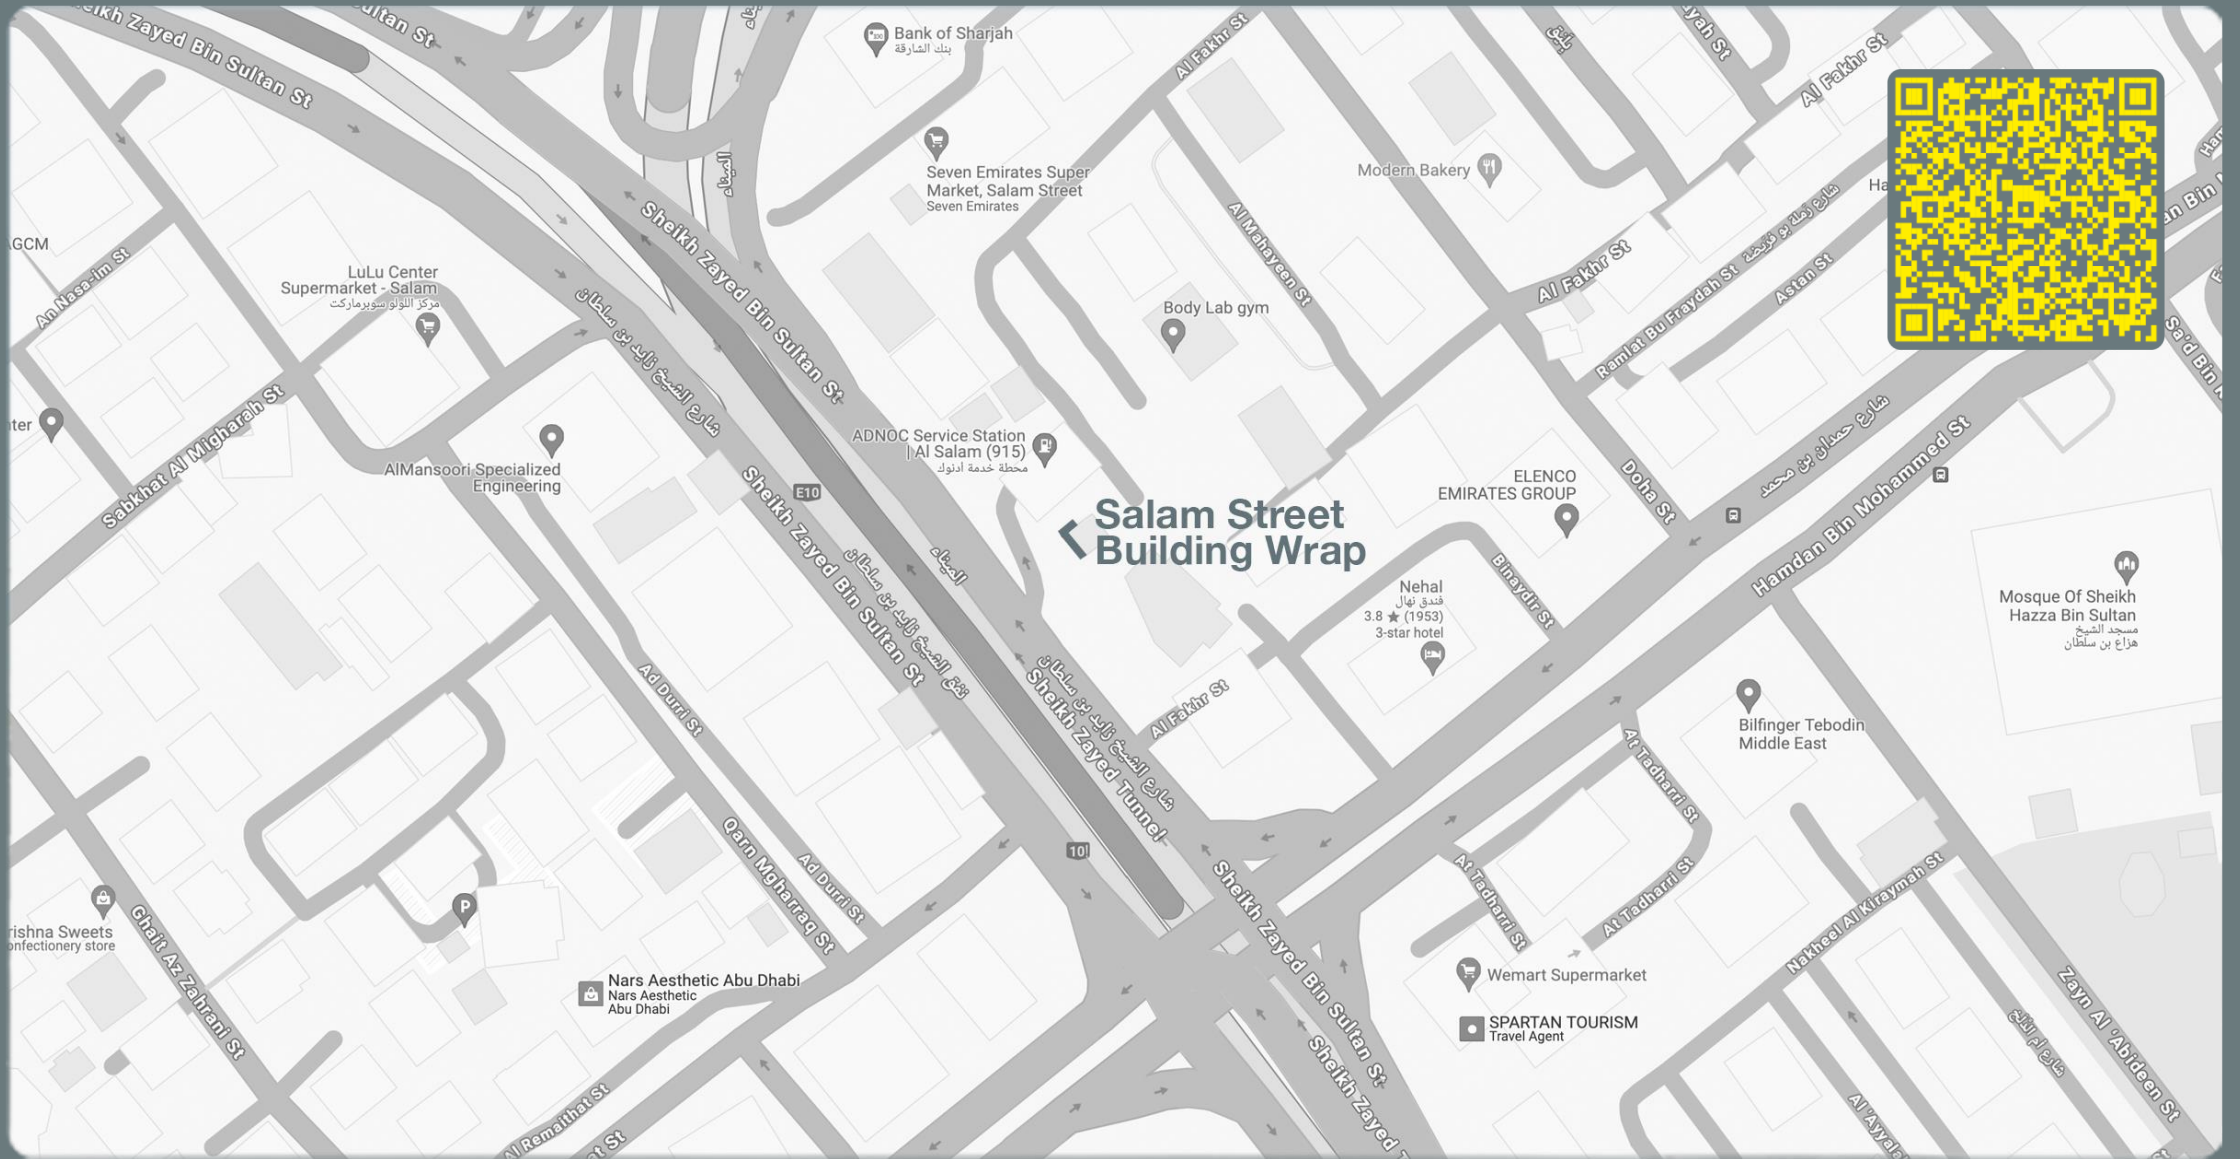

SALAM STREET BUILDING WRAP

Location	: Salam Street, Abu Dhabi
Key Landmark	: ADNOC Service Station, Hotels, Supermarkets
Size	: Building Front 35 M x 60 M, Building Side 20 M x 60 M
Units / Faces	: 1 Unit / 2 Faces
Traffic	: 300,000 Cars Daily